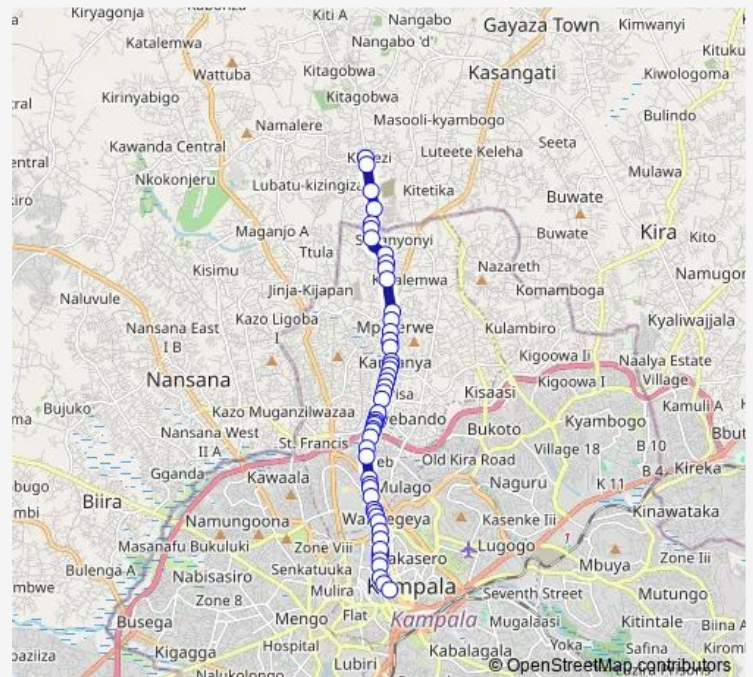

Thursday 06:30-19:00

Friday 06:30-19:00

Saturday 06:30-19:00

Sunday 06:30-19:00

Route info

Direction: Kitezi Town

Stops: 53

Trip Duration: 1 hour 16 min

■ IC164 — City Square-Kitezi Town

Inftra Uganda

Lwakataka

Gayaza Rd (Kyamuka; Kyebando)

Kyebando Boda Boda

Rest Valley Club (Kyebando)

Cock N Bull Bar (Kyebando)

Delta Fuel Station (Kyebando)