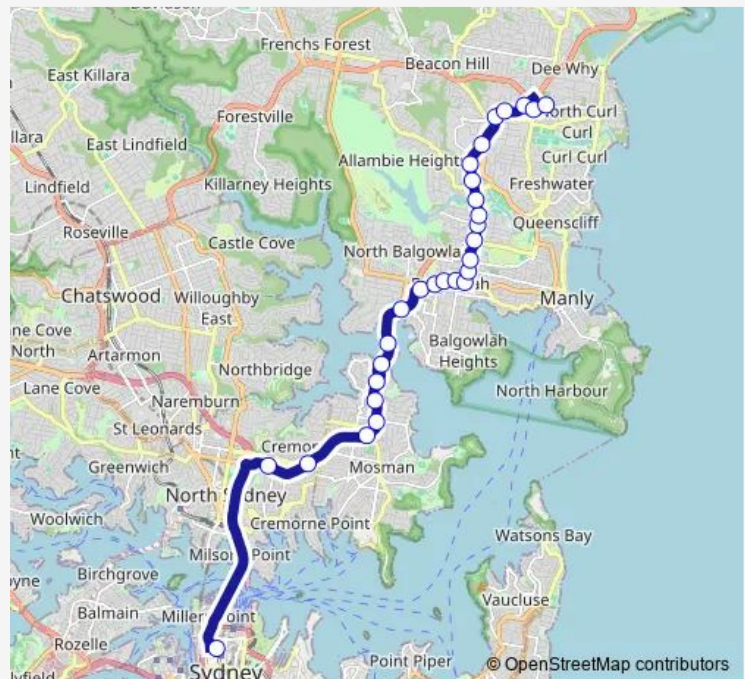

Condamine St After Gordon St

Miller Reserve, Condamine St

Condamine St After James St

Condamine St At Pozieres Pde

Warringah Mall, Pittwater Rd, Stand D

Dee Why B-Line, Pittwater Rd

Route schedule

Balgowlah Golf Club, Sydney Rd — Dee Why B-Line, Pittwater Rd

Monday	15:30
Tuesday	15:30
Wednesday	15:30
Thursday	15:30
Friday	15:30
Saturday	—
Sunday	—

Route info

Direction: Balgowlah Golf Club, Sydney Rd

Stops: 15

Trip Duration: 0 hour 23 min

Direction

Warringah Mall, Pittwater Rd, Stand B — Wynyard Station, York St, Stand M

Sunday —

Route info

Direction: Warringah Mall, Pittwater Rd, Stand B

Stops: 24

Trip Duration: 0 hour 38 min

Direction

Wynyard Station, Carrington St, Stand A — St Luke's Grammar School, Headland Rd

29 stops

Thursday 05:40-00:10⁺¹

Friday 05:40-00:10⁺¹

Saturday 05:40-00:10⁺¹

Sunday 05:40-00:10⁺¹

Route info

Direction: Wynyard Station, Carrington St, Stand A

Stops: 29

Trip Duration: 0 hour 55 min