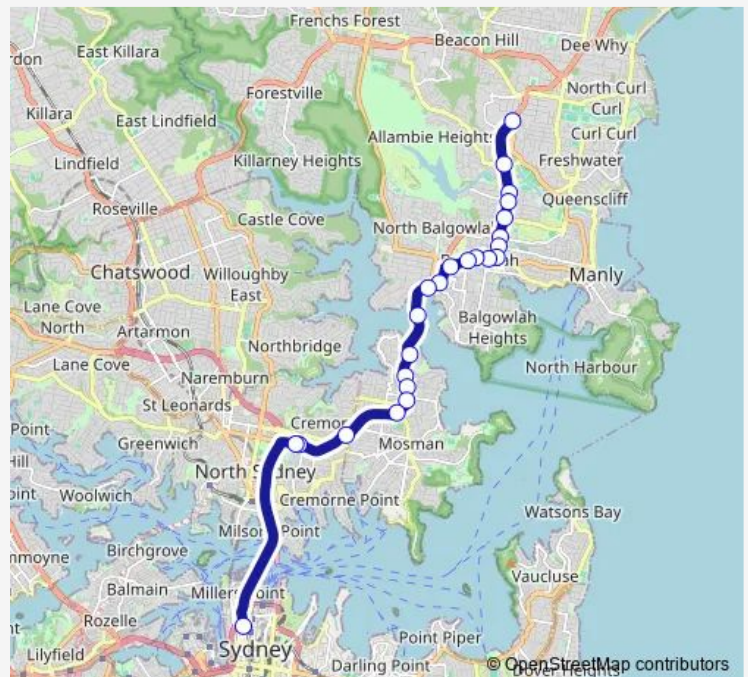

Condamine St After James St

Condamine St At Pozieres Pde

Warringah Mall, Pittwater Rd, Stand D

Dee Why B-Line, Pittwater Rd

### Route schedule

Balgowlah Golf Club, Sydney Rd — Dee Why B-Line, Pittwater Rd

Monday 15:30

Tuesday 15:30

Wednesday 15:30

Thursday 15:30

Friday 15:30

Saturday —

### Route info

Direction: Balgowlah Golf Club, Sydney Rd

Stops: 15

Trip Duration: 0 hour 23 min

## Route info

Direction: Warringah Mall, Pittwater Rd, Stand B

Stops: 24

Trip Duration: 0 hour 40 min