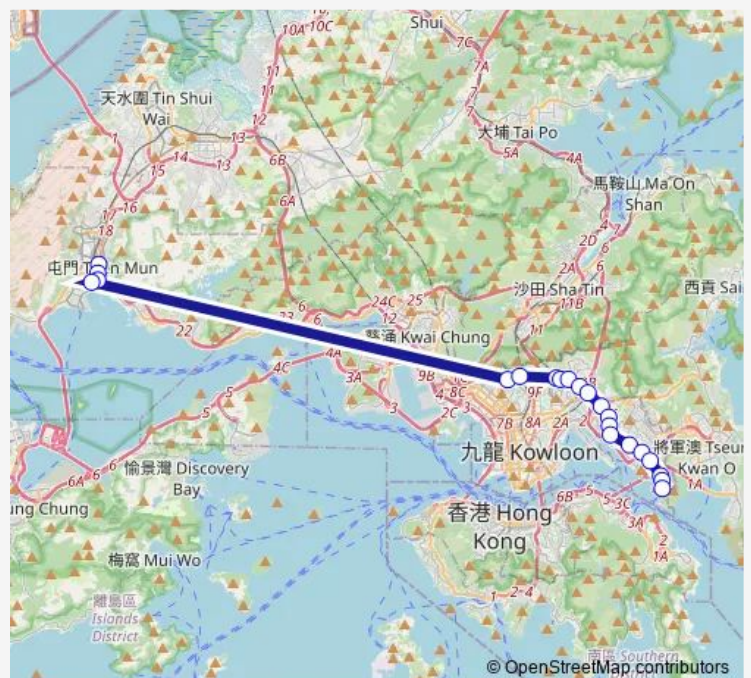

[Kmb] ON Ting Estate[[Lrtfeeder] ON Ting Estate[[Lwb] ON Ting Estate

[Kmb] SIU LUN Court[[Lwb] SIU LUN Court

[Ctb] Goodview Garden, HOI CHU Road[[Kmb] Goodview Garden[[Lwb] Goodview Garden

[Ctb] Beacon Heights, Lung Cheung Road[[Kmb] Beacon Heights

[Ctb] Phoenix House, Lung Cheung Road[[Kmb] Phoenix House

[Kmb] Lung Cheung Govt. Sec. School

[Ctb] Wong TAI SIN Station, Lung Cheung Road[[Kmb] Wong TAI SIN BBI - Wong TAI SIN Temple

[Ctb] Shatin Pass Road, Lung Cheung Road[[Kmb] Wong TAI SIN BBI - Shatin Pass Road

[Kmb] SZE MEI Street, SAN PO Kong

[Kmb+Ctb] Choi Hung BBI - PIK HOI House/
Pik HOI House Choi Hung Estate, Choi Hung Access Road[[Kmb] Choi Hung BBI - PIK HOI House

[Kmb] KAI YIP Estate

[Ctb] Kowloon BAY Station, Kwun Tong Road[[Kmb+Ctb] Kowloon BAY Station/
Kowloon BAY Station, Kwun Tong Road[[Kmb] Kowloon BAY Station

[Ctb] Lower Ngau TAU KOK Estate, Kwun Tong Road[[Kmb+Ctb] Lower Ngau TAU KOK Estate/
Low-

Route schedule

[Kmb] Tuen MUN Central BUS Terminus[[Lrtfeeder] Tuen MUN Town Centre — [Ctb] YAU Tong Centre, YAN Wing Street[[Kmb] LEI YUE MUN Estate BUS Terminus

Monday	05:35-08:35
Tuesday	05:35-08:35
Wednesday	05:35-08:35
Thursday	05:35-08:35
Friday	05:35-08:35
Saturday	05:35-08:45
Sunday	—

Route info

Direction: [Kmb] Tuen MUN Central BUS Terminus[[Lrtfeeder] Tuen MUN Town Centre

Stops: 21

Trip Duration: 1 hour 1 min