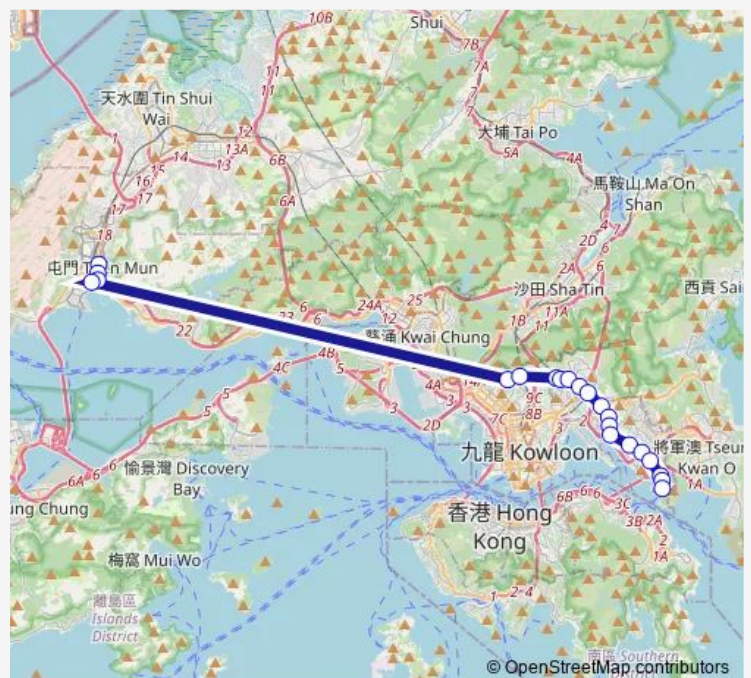

[Kmb] ON Ting Estate[[Lrtfeeder] ON Ting Estate[[Lwb] ON Ting Estate

[Kmb] SIU LUN Court[[Lwb] SIU LUN Court

[Ctb] Goodview Garden, HOI CHU Road[[Kmb] Goodview Garden[[Lwb] Goodview Garden

[Ctb] Beacon Heights, Lung Cheung Road[[Kmb] Beacon Heights

[Ctb] Phoenix House, Lung Cheung Road[[Kmb] Phoenix House

[Kmb] Lung Cheung Govt. Sec. School

[Ctb] Wong TAI SIN Station, Lung Cheung Road[[Kmb] Wong TAI SIN BBI - Wong TAI SIN Temple

[Ctb] Shatin Pass Road, Lung Cheung Road[[Kmb] Wong TAI SIN BBI - Shatin Pass Road

[Kmb] SZE MEI Street, SAN PO Kong

[Kmb+Ctb] Choi Hung BBI - PIK HOI House/
Pik HOI House Choi Hung Estate, Choi Hung Access Road[[Kmb] Choi Hung BBI - PIK HOI House

[Kmb] KAI YIP Estate

[Ctb] Kowloon BAY Station, Kwun Tong Road[[Kmb+Ctb] Kowloon BAY Station/
Kowloon BAY Station, Kwun Tong Road[[Kmb] Kowloon BAY Station

[Ctb] Lower Ngau TAU KOK Estate, Kwun Tong Road[[Kmb+Ctb] Lower Ngau TAU KOK Estate/
Low-

Route schedule

[Kmb] Tuen MUN Central BUS Terminus[[Lrtfeeder] Tuen MUN Town Centre — [Ctb] YAU Tong Centre, YAN Wing Street[[Kmb] LEI YUE MUN Estate BUS Terminus

Monday	05:35-08:35
Tuesday	05:35-08:35
Wednesday	05:35-08:35
Thursday	05:35-08:35
Friday	05:35-08:35
Saturday	05:35-08:45
Sunday	—

Route info

Direction: [Kmb] Tuen MUN Central BUS Terminus[[Lrtfeeder] Tuen MUN Town Centre

Stops: 21

Trip Duration: 1 hour 7 min

62p — Tuen MUN Central - LEI YUE MUN Estate