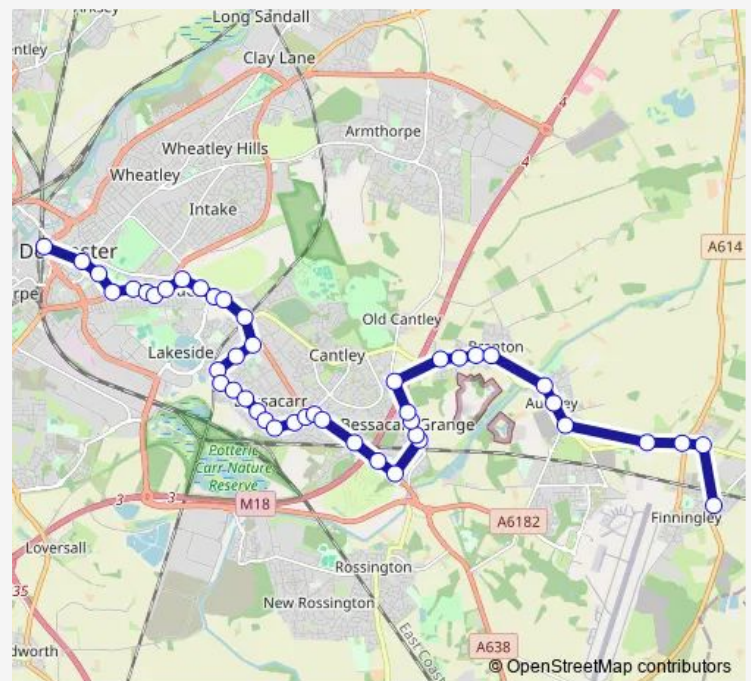

Thursday 23:34

Friday 23:34

Saturday 23:34

Sunday 09:20-23:20

Route info

Direction: Doncaster Frenchgate Interchange/A4

Stops: 45

Trip Duration: 0 hour 38 min

Bawtry Road/Plantation Avenue

Warning Tongue Lane/Hatchellwood View

Warning Tongue Lane/Hatchellwood Drive

Warning Tongue Lane/Riding Close

Warning Tongue Lane/Gleneagles Drive

Warning Tongue Lane/Packington Road