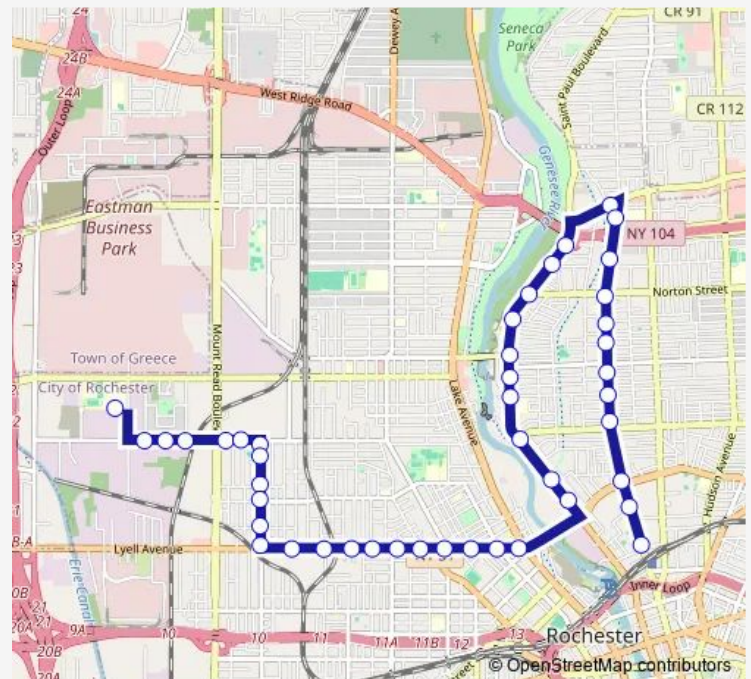

### Route schedule

Edison Tech High School — Clinton & Ward

Monday 14:40

Tuesday 14:40

Wednesday 14:40

Thursday 14:40

Friday 11:10-14:40

Saturday —

### Route info

Direction: Edison Tech High School

Stops: 44

Trip Duration: 0 hour 41 min

359 — St Paul-N Clinton/Colfax

Lyell & Lake State

St Paul & Bertina Forde's Crossing

St Paul & Hart

St Paul & Clifford

St Paul & Avenue A

St Paul & Avenue C

St Paul & Avenue E

St Paul & Saranac

St Paul & Norton

St Paul & Strong

St Paul & Route 104

## Route info

Direction: Clinton &amp; Central

Stops: 43

Trip Duration: 0 hour 41 min

St Paul & Hart

St Paul & Bausch

Lyell & Lake State

Lyell & Saratoga