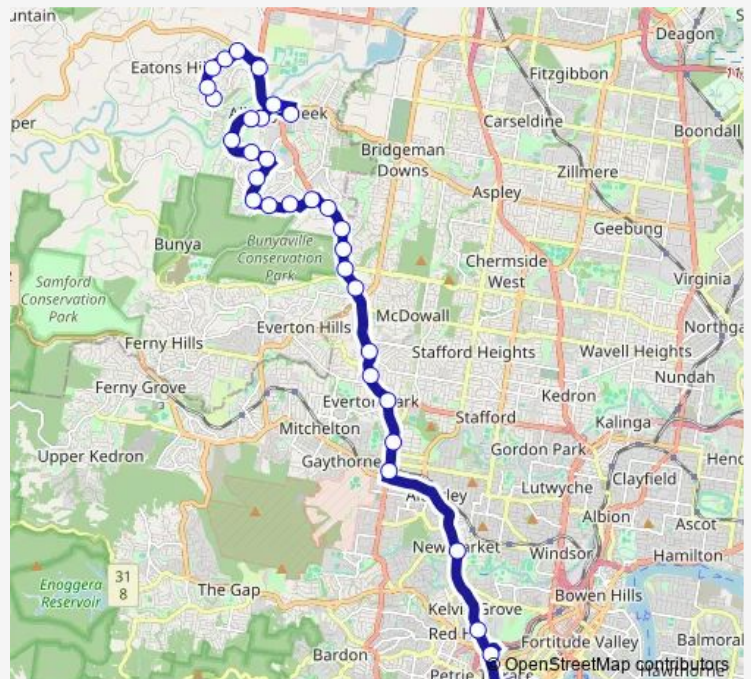

**Bus 359 Eatonvale - City Express via Albany Village**

[Go to website](#)

**Direction**

Queen Elizabeth Dr at Eatonvale — Queen Street Stop 59 near Creek St

34 stops

[Open route schedule](#)

- Queen Elizabeth Dr at Eatonvale
- Queen Elizabeth Dr at Saraband Dr
- Queen Elizabeth Dr at Corso Street
- Queen Elizabeth Dr at Hero
- Eatons Hill at Queen Elizabeth Drive
- South Pine Rd at Bunya Park
- Albany Creek Rd at Hylacola
- Wruck Cr at Albany Village
- Flamingo Dr near Chickowee St
- Faheys Rd West at Kingfisher
- Morgan Rd at Morgan
- Albany Forest Dr at Dove
- Albany Forest Dr at Explorer
- Narrabeen Dr near Yellowjack Cr
- Thiess Dr near Mahogany Dr
- Thiess Dr at Jagora
- Thiess Dr at Challinor
- Jinker Track near Allamanda Cr
- Old Northern Rd at The Boulevard
- Old Northern Rd at Allamanda Crescent
- Old Northern Rd at Bunyaville State Forest

**Route schedule**

Queen Elizabeth Dr at Eatonvale — Queen Street Stop 59 near Creek St

Monday	06:25-20:10
Tuesday	06:25-20:10
Wednesday	06:25-20:10
Thursday	06:25-20:10
Friday	06:25-20:10
Saturday	08:09-20:09
Sunday	08:09-20:09

**Route info**

Direction: Queen Elizabeth Dr at Eatonvale

Stops: 34

Trip Duration: 0 hour 55 min

359 — Eatonvale - City Express via Albany Village

Old Northern Rd at Hamilton Road

Old Northern Rd at Chinook

## Route info

Direction: Queen Street Stop 59 near Creek St

Stops: 35

Trip Duration: 0 hour 49 min

Faheys Rd West at Kingfisher

Flamingo Dr near Garganey St

Albany Creek Rd at Hylacola

Wruck Cr at Albany Village