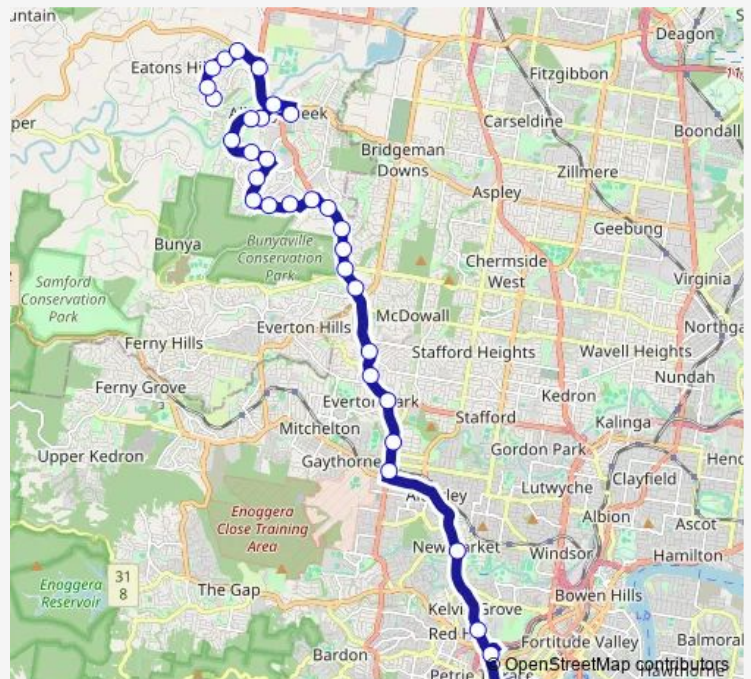

Route schedule

Queen Elizabeth Dr at Eatonvale — Queen Street Stop 59 near Creek St

Monday	06:25-20:09
Tuesday	06:25-20:10
Wednesday	06:25-20:10
Thursday	06:25-20:10
Friday	06:25-20:10
Saturday	08:09-20:09
Sunday	08:09-20:09

Route info

Direction: Queen Elizabeth Dr at Eatonvale

Stops: 34

Trip Duration: 1 hour 0 min

359 — Eatonvale - City Express via Albany Village

Old Northern Rd at Hamilton Road

Old Northern Rd at Chinook

Old Northern Rd at Everton Park North

Normanby station, platform 1

Roma Street busway, platform 2

Edward Street Stop 141 near Ann St

Queen Street Stop 59 near Creek St

Direction

Queen Street Stop 59 near Creek St — Queen Elizabeth Dr at Eatonvale

Direction: Queen Street Stop 59 near Creek St

Stops: 35

Trip Duration: 1 hour 9 min

Faheys Rd West at Kingfisher

Flamingo Dr near Garganey St

Albany Creek Rd at Hylacola

Wruck Cr at Albany Village

South Pine Rd at Hylacola