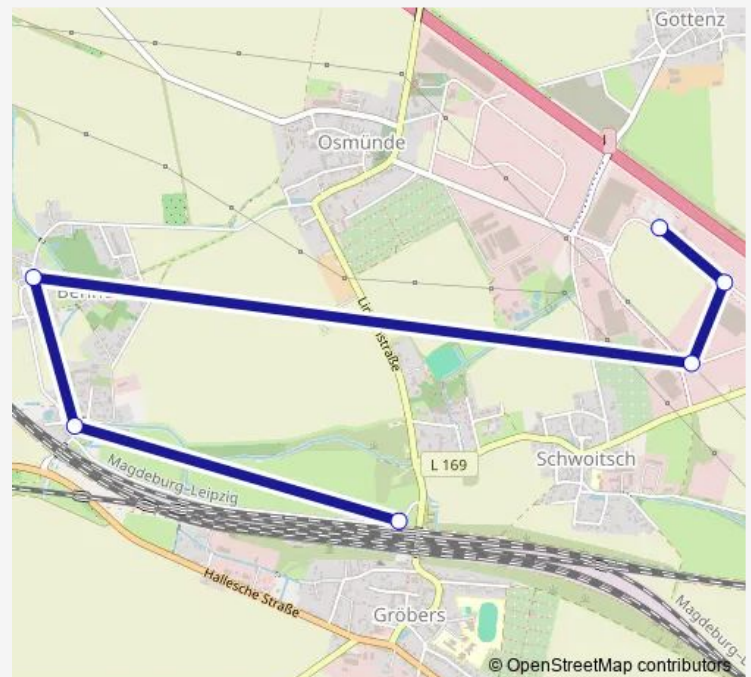

### Direction

Gröbers, Industriestr./Nord — Gröbers, S-Bahnhof (Bus)

6 stops

[Open route schedule](#)

Gröbers, Industriestr./Nord

Gröbers, Industriestr./Mitte

Gröbers, Industriestr./Süd

Benndorf (Saalekreis), Am Teich

Bennewitz (Kabelsketal), An der Reichsbahn

Gröbers, S-Bahnhof (Bus)

### Route schedule

Gröbers, Industriestr./Nord — Gröbers, S-Bahnhof (Bus)

Monday 16:43

Tuesday 16:43

Wednesday 16:43

Thursday 16:43

Friday 16:43

Saturday —

### Route info

Direction: Gröbers, Industriestr./Nord

Stops: 6

Trip Duration: 0 hour 10 min

359 Bus time schedules and route maps are available in an offline PDF at [busmaps.com](https://busmaps.com). Use the [busmaps.com](https://busmaps.com) website to see live bus times, train schedule or subway schedule, and step-by-step directions for all public transit in Merseburg