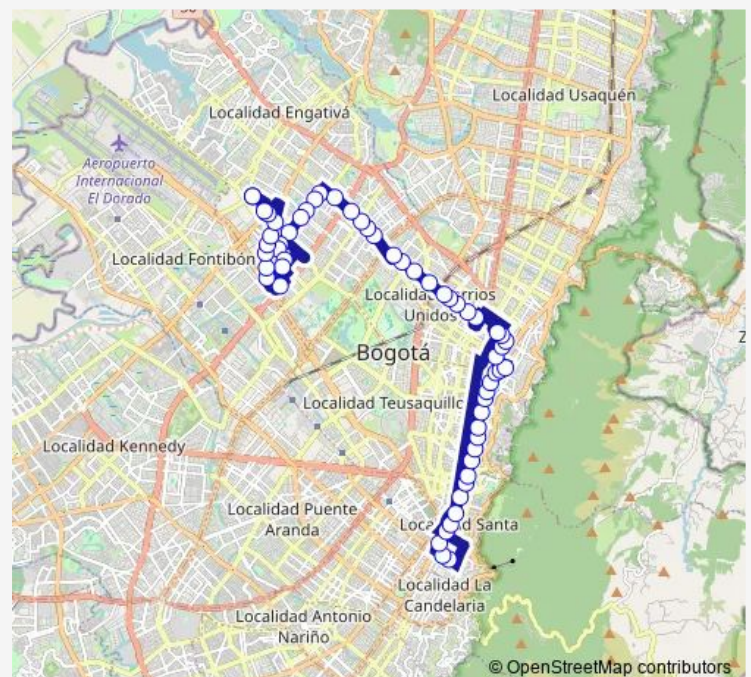

KR 5 - CL 66

Route schedule

CL 64G - KR 92 — CL 64G - KR 92

Monday 04:45-21:00

Tuesday 04:45-21:00

Wednesday 04:45-21:00

Thursday 04:45-21:00

Friday 04:45-21:00

Saturday 05:30-21:00

Sunday 13:04-21:00

Route info

Direction: CL 64G - KR 92

Stops: 59

Trip Duration: 2 hour 38 min

KR 9 - CL 67

KR 9 - CL 70