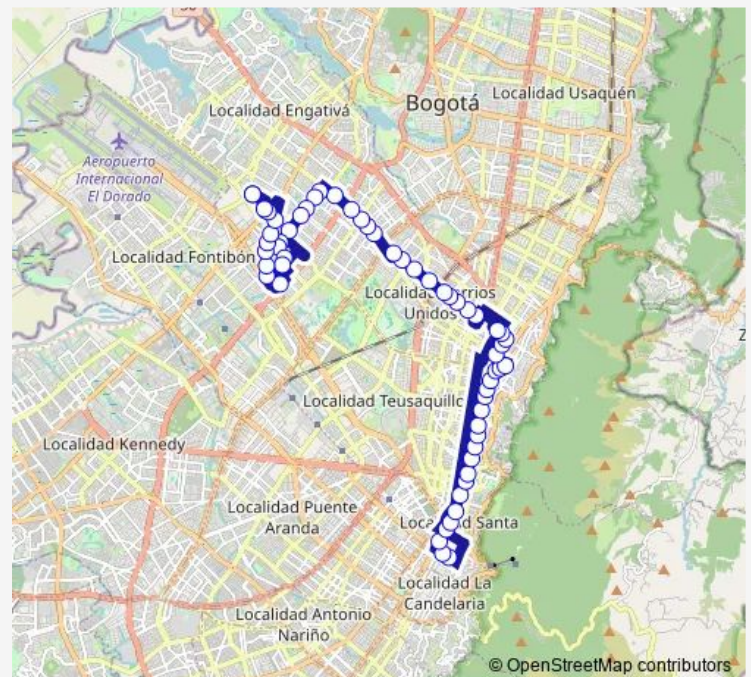

AK 7 - CL 64

CL 65 - KR 5-93

KR 5 - CL 66

Route schedule

CL 64G - KR 92 — CL 64G - KR 92

Monday 04:45-21:00

Tuesday 04:45-21:00

Wednesday 04:45-21:00

Thursday 04:45-21:00

Friday 04:45-21:00

Saturday 05:30-21:00

Sunday 13:04-21:00

Route info

Direction: CL 64G - KR 92

Stops: 59

Trip Duration: 3 hour 16 min