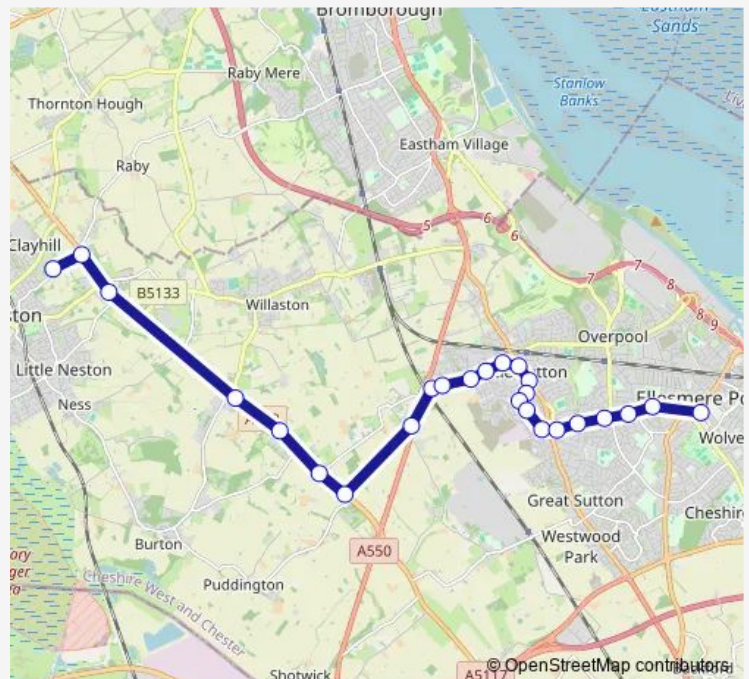

Bus 359

[Go to website](#)

Direction

High School — Ellesmere Port Bus Interchange Stand D

25 stops

[Open route schedule](#)

- High School
- Hinderton Hall Estate
- Hinderton Mount
- Hadlow Road
- Gordale Garden Centre
- Badgersrake Farm
- Puddington Lane
- Welsh Road
- Cheshire Yeoman
- Roxburgh Road
- Ledsham Park Drive
- Hillcrest Road
- Traveller's Rest
- Post Office
- Wetherby Way
- Knottingley Drive
- Skipton Drive
- The Sutton
- Glencoe Road
- Heswall Road
- Bebington Road

Route schedule

High School — Ellesmere Port Bus Interchange Stand D

Monday	15:10
Tuesday	15:10
Wednesday	15:10
Thursday	15:10
Friday	15:10
Saturday	—
Sunday	—

Route info

Direction: High School

Stops: 25

Trip Duration: 0 hour 35 min

359

BusMaps

Sutton Way Hotel

The Boulevard

Tennyson Road

Ellesmere Port Bus Interchange Stand D

Direction

Ellesmere Port Bus Interchange Stand D — High School

Thursday 07:55

Friday 07:55

Saturday —

Sunday —

Route info

Direction: Ellesmere Port Bus Interchange Stand D

Stops: 31

Trip Duration: 0 hour 40 min