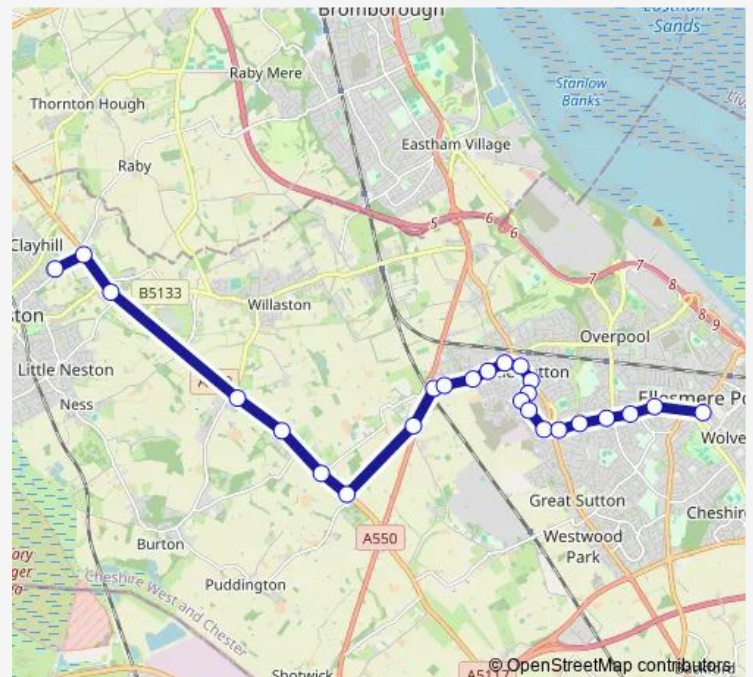

Bus 359

[Go to website](#)

Direction

High School — Ellesmere Port Bus Interchange Stand D

25 stops

[Open route schedule](#)

- High School
- Hinderton Hall Estate
- Hinderton Mount
- Hadlow Road
- Gordale Garden Centre
- Badgersrake Farm
- Puddington Lane
- Welsh Road
- Cheshire Yeoman
- Roxburgh Road
- Ledsham Park Drive
- Hillcrest Road
- Traveller's Rest
- Post Office
- Wetherby Way
- Knottingley Drive
- Skipton Drive
- The Sutton
- Glencoe Road
- Heswall Road
- Bebington Road

Route schedule

High School — Ellesmere Port Bus Interchange Stand D

Monday	15:10
Tuesday	15:10
Wednesday	15:10
Thursday	15:10
Friday	15:10
Saturday	—
Sunday	—

Route info

Direction: High School

Stops: 25

Trip Duration: 0 hour 35 min

■ 359

Sutton Way Hotel

The Boulevard

Tennyson Road

Ellesmere Port Bus Interchange Stand D

Direction

Ellesmere Port Bus Interchange Stand D — High School

31 stops

Friday 07:55

Saturday —

Sunday —

Route info

Direction: Ellesmere Port Bus Interchange Stand D

Stops: 31

Trip Duration: 0 hour 40 min

Birkenhead Road