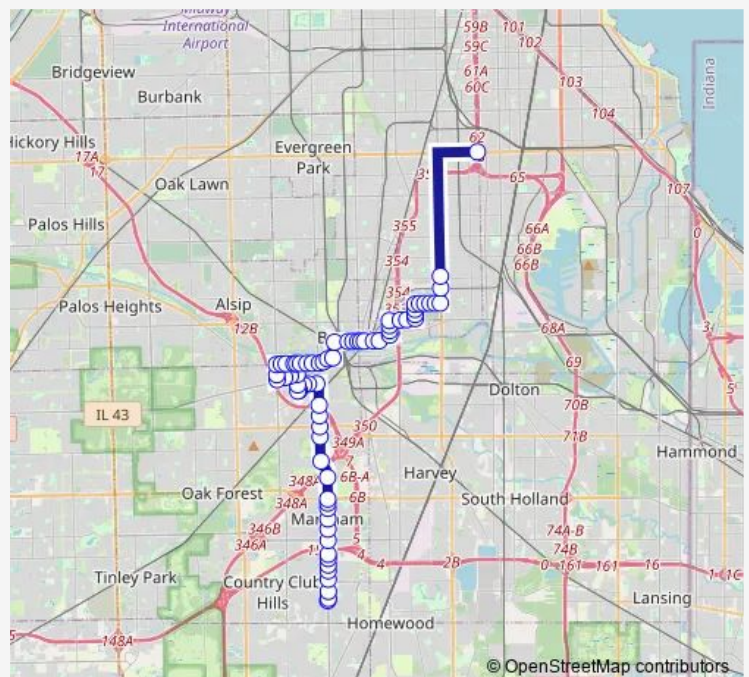

Wood St & York St

Vermont St & Division St

Vermont St & Hoyne Ave

Route schedule

95th/Dan Ryan CTA Station Bay O — Stonebridge Dr & Kedzie Ave

Monday 20:10-21:50

Tuesday 20:10-21:50

Wednesday 20:10-21:50

Thursday 20:10-21:50

Friday 20:10-21:50

Saturday —

Sunday —

Route info

Direction: 95th/Dan Ryan CTA Station Bay O

Stops: 69

Trip Duration: 0 hour 59 min

359 — Robbins - South Kedzie Avenue

Vermont St & Irving Ave

Vermont St & Rexford St

Vermont St & Western Ave

Vermont St & Greenwood Ave

Vermont St & Maple Ave

Francisco Ave & 131st St

Francisco Ave & Claire Blvd / Broadway St

Claire Blvd & Sacramento Watt Ave

135th St & Kedzie Ave

135th St & Spaulding Ave

135th St & Homan Ave

135th St & St Louis Ave

135th St & Central Park Ave

135th St & Lawndale Ave

135th St & Hamlin Ave