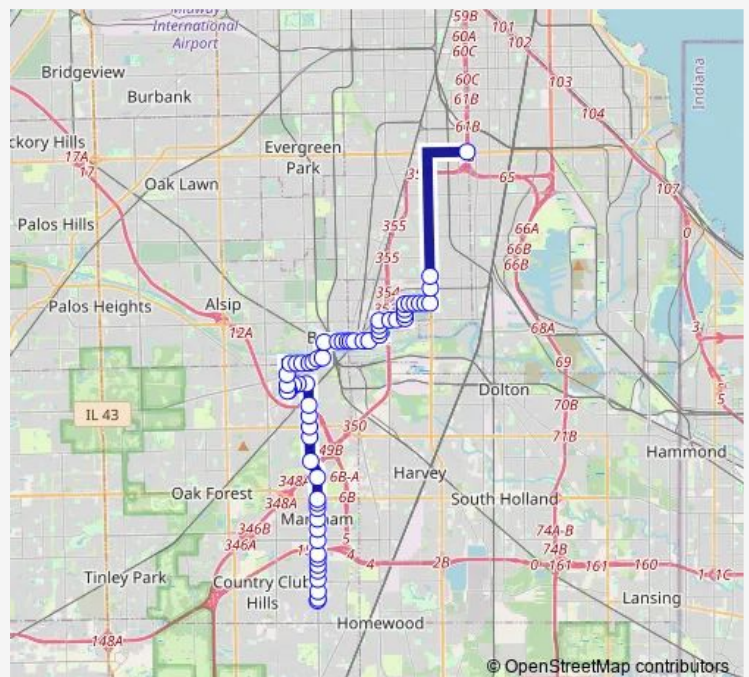

Wood St & York St

Vermont St & Division St

Vermont St & Hoyne Ave

Route schedule

95th/Dan Ryan CTA Station Bay O — Stonebridge Dr & Kedzie Ave

Monday 20:10-21:50

Tuesday 20:10-21:50

Wednesday 20:10-21:50

Thursday 20:10-21:50

Friday 20:10-21:50

Saturday —

Sunday —

Route info

Direction: 95th/Dan Ryan CTA Station Bay O

Stops: 69

Trip Duration: 0 hour 56 min

Claire Blvd & Sacramento Watt Ave

135th St & Kedzie Ave

135th St & Spaulding Ave

135th St & Homan Ave

135th St & St Louis Ave

135th St & Central Park Ave

135th St & Lawndale Ave

135th St & Hamlin Ave

Direction: 95th/Dan Ryan CTA Station Bay O

Stops: 80

Trip Duration: 1 hour 11 min

Vermont St & Greenwood Ave

Vermont St & Maple Ave

Francisco Ave & 131st St

Francisco Ave & Claire Blvd / Broadway St

Claire Blvd & Sacramento Watt Ave