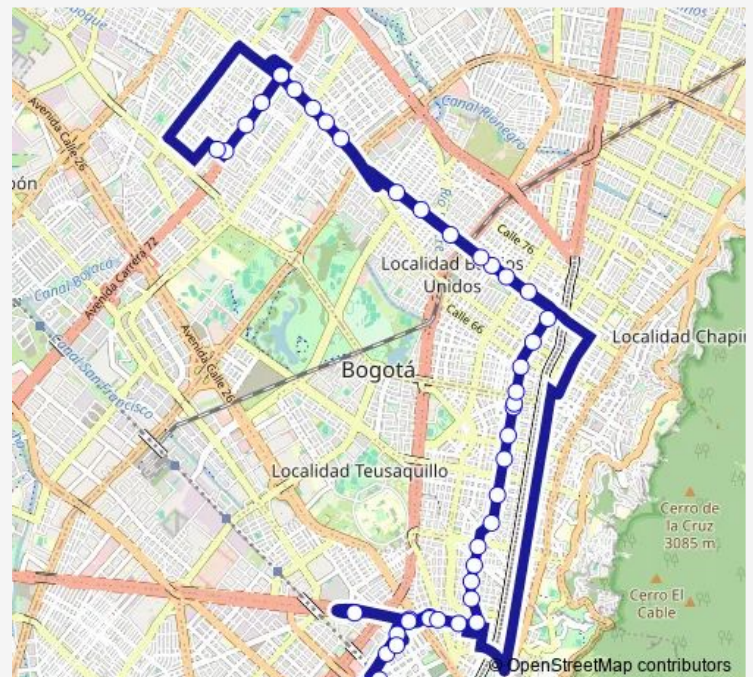

KR 17 - CL 51

Route schedule

AC 34 - KR 27 — CL 64F - KR 73

Monday 04:50-23:58

Tuesday 04:50-23:58

Wednesday 04:50-23:58

Thursday 04:50-23:58

Friday 04:50-23:58

Saturday 04:50-23:58

Sunday 04:50-23:58

Route info

Direction: AC 34 - KR 27

Stops: 45

Trip Duration: 0 hour 52 min

KR 17 - CL 54a

KR 17 - CL 58b