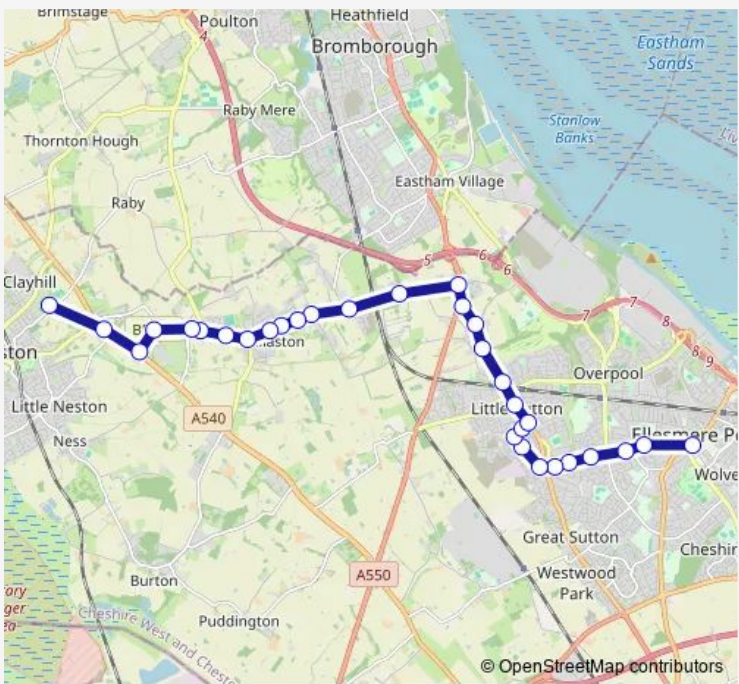

Bus 359 Ellesmere Port Bus Interchange Stand H - Neston, Brook Street, Tesco

[Go to website](#)

Direction
 Ellesmere Port Bus Interchange Stand H — High School
 31 stops
[Open route schedule](#)

- Ellesmere Port Bus Interchange Stand H
- Tennyson Road
- The Boulevard
- Sutton Way Hotel
- Bebington Road
- Heswall Road
- Glencoe Road
- The Sutton
- Skipton Drive
- Armthorpe Drive
- Wetherby Way
- Post Office
- Red Lion PH
- Burleydam Garden Centre
- Half Way House
- St Mary's Church
- Crossroads
- Dale Hey
- Roften Way
- Street Hey Lane
- Park Road

Route schedule
 Ellesmere Port Bus Interchange Stand H — High School

Monday	07:55
Tuesday	07:55
Wednesday	07:55
Thursday	07:55
Friday	07:55
Saturday	—
Sunday	—

Route info
 Direction: Ellesmere Port Bus Interchange Stand H
 Stops: 31
 Trip Duration: 0 hour 40 min

■ 359 — Ellesmere Port Bus Interchange Stand H - Neston, Brook Street, Tesco **BusMaps**

Change Lane

The Knowe

The Village Green

Primary School

Birkenhead Road

Lydiate Lane

Weatherstones Cottages

Chester High Road

Hinderton Mount

High School

Direction

High School — Ellesmere Port Bus Interchange Stand H

26 stops

[Open route schedule](#)

High School