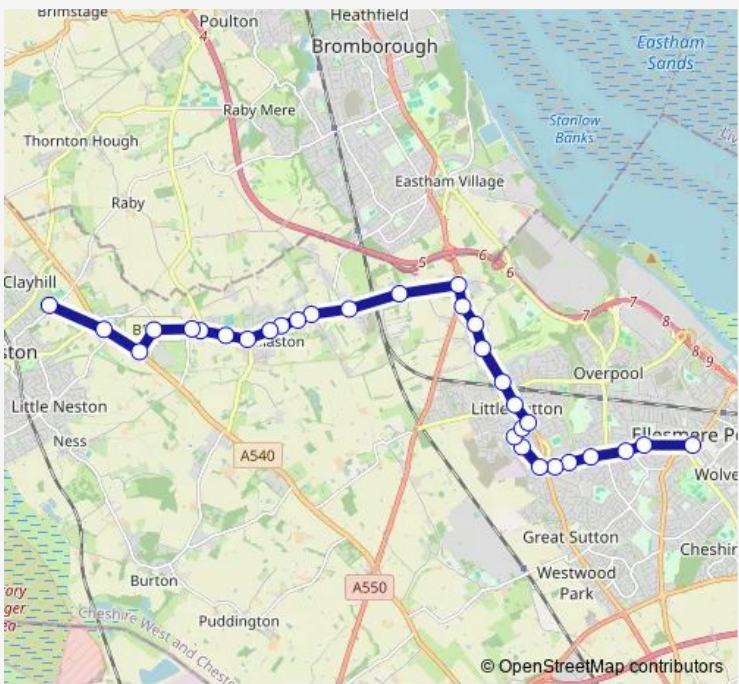

Bus 359 Ellesmere Port Bus Interchange Stand H - Neston, Brook Street, Tesco

[Go to website](#)

Direction
 Ellesmere Port Bus Interchange Stand H — High School
 31 stops
[Open route schedule](#)

- Ellesmere Port Bus Interchange Stand H
- Tennyson Road
- The Boulevard
- Sutton Way Hotel
- Bebington Road
- Heswall Road
- Glencoe Road
- The Sutton
- Skipton Drive
- Armthorpe Drive
- Wetherby Way
- Post Office
- Red Lion PH
- Burleydam Garden Centre
- Half Way House
- St Mary's Church
- Crossroads
- Dale Hey
- Roften Way
- Street Hey Lane
- Park Road

Route schedule
 Ellesmere Port Bus Interchange Stand H — High School

Monday	07:55
Tuesday	07:55
Wednesday	07:55
Thursday	07:55
Friday	07:55
Saturday	—
Sunday	—

Route info
 Direction: Ellesmere Port Bus Interchange Stand H
 Stops: 31
 Trip Duration: 0 hour 40 min

■ 359 — Ellesmere Port Bus Interchange Stand H - Neston, Brook Street, Tesco **BusMaps**

Change Lane

The Knowe

The Village Green

Primary School

Birkenhead Road

Lydiate Lane

Weatherstones Cottages

Chester High Road

Hinderton Mount

High School

Direction

High School — Ellesmere Port Bus Interchange Stand H

26 stops

[Open route schedule](#)

High School