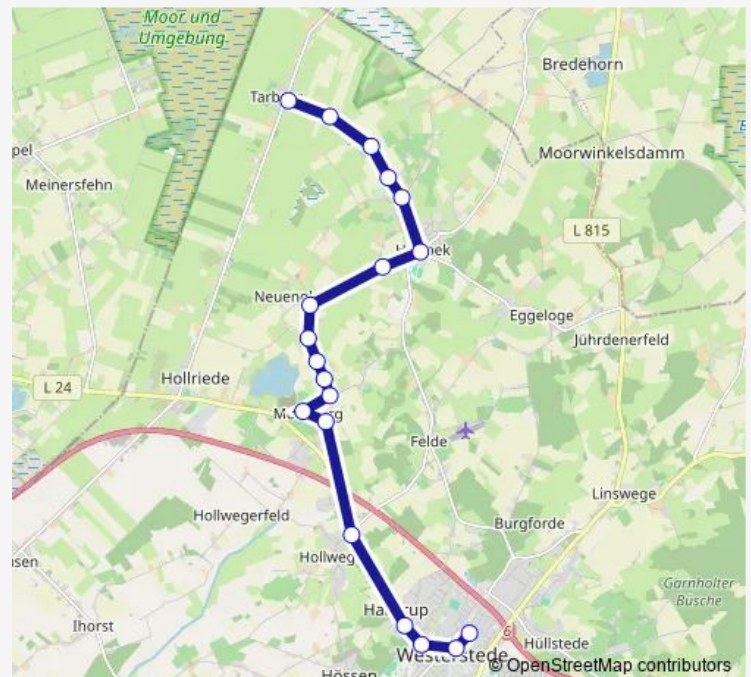

Direction

Tarborg Kreuzung — Westerstede Famila

19 stops

[Open route schedule](#)

Tarborg Kreuzung

Tarborg Halsbeker Straße 174

Halsbek Halsbeker Straße 173

Tarborg Halsbeker Straße 190

Tarborg Kreuzung — Westerstede Famila

Monday 08:17-17:39

Tuesday 08:17-17:39

Wednesday 08:17-17:39

Thursday 08:17-17:39

Friday 08:17-17:39

Saturday —

Sunday —

Route info

Direction: Tarborg Kreuzung

Stops: 19

Trip Duration: 0 hour 24 min

Direction

Westerstede Famila — Tarbarg Kreuzung

19 stops

[Open route schedule](#)

Thursday 07:55-17:15

Friday 07:55-17:15

Saturday —

Sunday —

Route info

Direction: Westerstede Famila

Stops: 19

Trip Duration: 0 hour 24 min