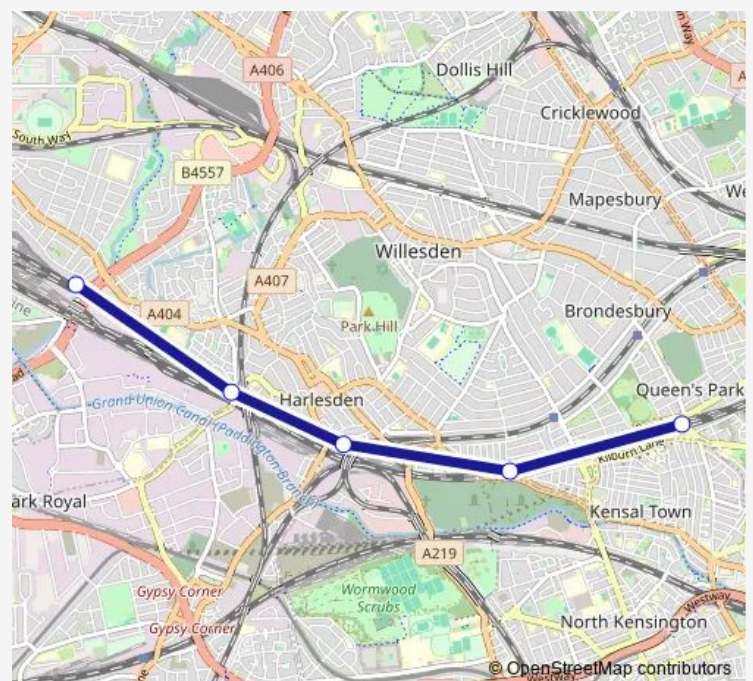

Metro Lt:Qpw->Sbp LT underground service from QPW to Sbp

[Go to website](#)

Direction

Queens Park (London) — Stonebridge Park

5 stops

[Open route schedule](#)

Queens Park (London)

Kensal Green

Willesden Junction

Harlesden

Stonebridge Park

Route schedule

Queens Park (London) — Stonebridge Park

Monday	00:02-00:40 ⁺¹
Tuesday	00:02-00:40 ⁺¹
Wednesday	00:02-00:40 ⁺¹
Thursday	00:02-00:40 ⁺¹
Friday	00:02-00:40 ⁺¹
Saturday	00:02-00:40 ⁺¹
Sunday	00:40-00:20 ⁺¹

Route info

Direction: Queens Park (London)

Stops: 5

Trip Duration: 0 hour 11 min

■ Lt:Qpw->Sbp — LT underground service from QPW to Sbp

Lt:Qpw->Sbp Metro time schedules and route maps are available in an offline PDF at busmaps.com. Use the busmaps.com website to see live bus times, train schedule or subway schedule, and step-by-step directions for all public transit in London