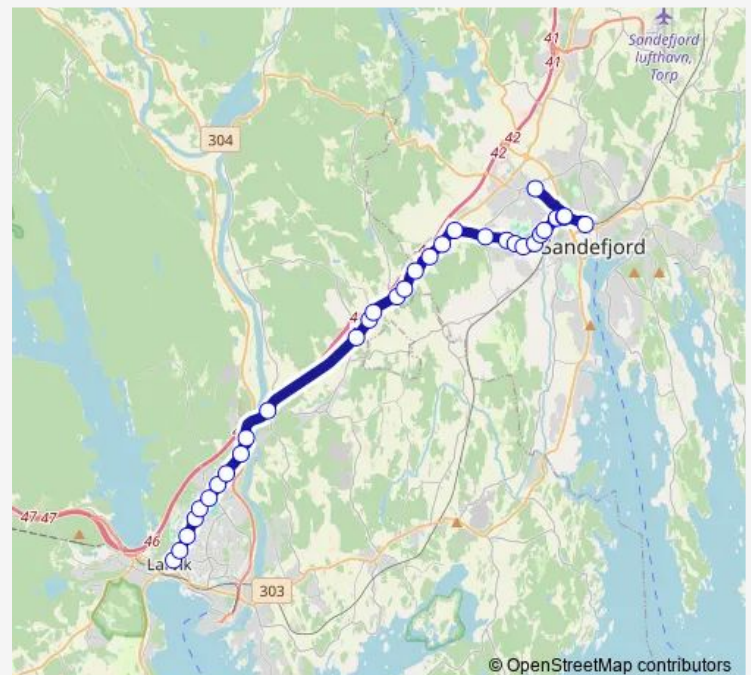

### Route schedule

Larvik sentrumsterminal — Meieriet

Monday 07:40

Tuesday 07:40

Wednesday 07:40

Thursday 07:40

Friday 07:40

Saturday —

### Route info

Direction: Larvik sentrumsterminal

Stops: 32

Trip Duration: 0 hour 40 min

1281 — Larvik-Bommestad-Sandefjord

Krokenskogen Sørvil

Krokemo Samvirkelag

Krokemoveien