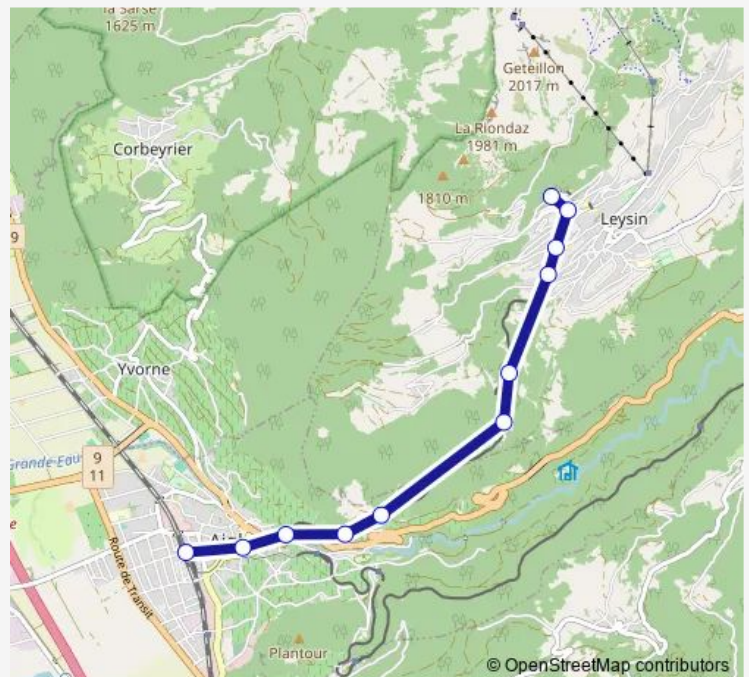

Regional Rail Service R70

[Go to website](#)

Direction

Aigle — Leysin-Grand-Hôtel

11 stops

[Open route schedule](#)

Aigle

Aigle-Place-du-Marché

Aigle-Dépôt

Fontanne

Pont-de-Drapel

Rennaz (Leysin)

La Roulaz

Leysin-Village

Versmont

Leysin-Feydey

Leysin-Grand-Hôtel

Route schedule

Aigle — Leysin-Grand-Hôtel

Monday 04:49-22:52

Tuesday 04:49-22:52

Wednesday 04:49-22:52

Thursday 04:49-22:52

Friday —

Saturday —

Sunday 04:53-22:52

Route info

Direction: Aigle

Stops: 11

Trip Duration: 0 hour 29 min

■ R70

BusMaps