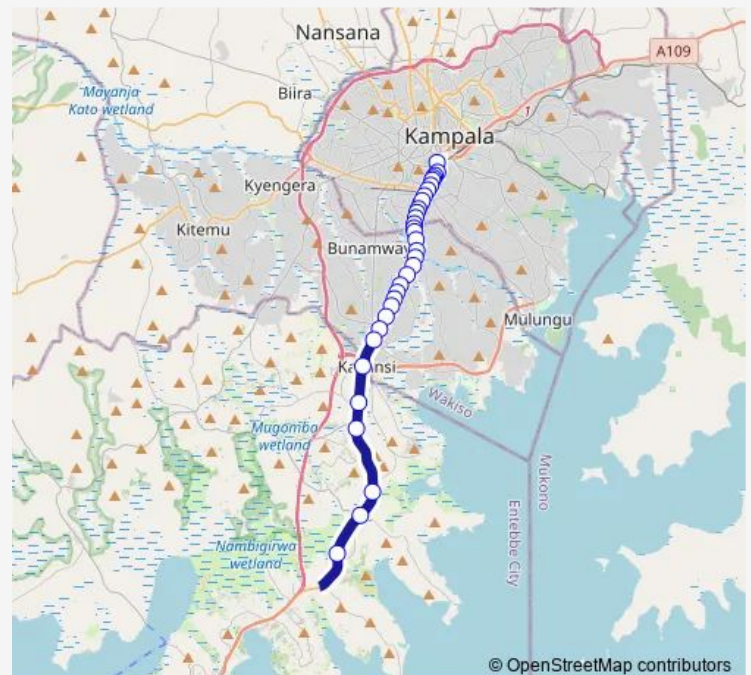

Thursday 06:30-19:00

Friday 06:30-19:00

Saturday 06:30-19:00

Sunday 06:30-19:00

Route info

Direction: Usafi Taxi Park

Stops: 34

Trip Duration: 1 hour 17 min

■ IC141 — Kitala-Usafi Taxi Park

Full Gospel Church - Zana Sign Post

Lubowa Police Station

Mogas Seguku

Seguku Market

Seguku Sign Post

Mildmay Health Centre

Lweza Estate