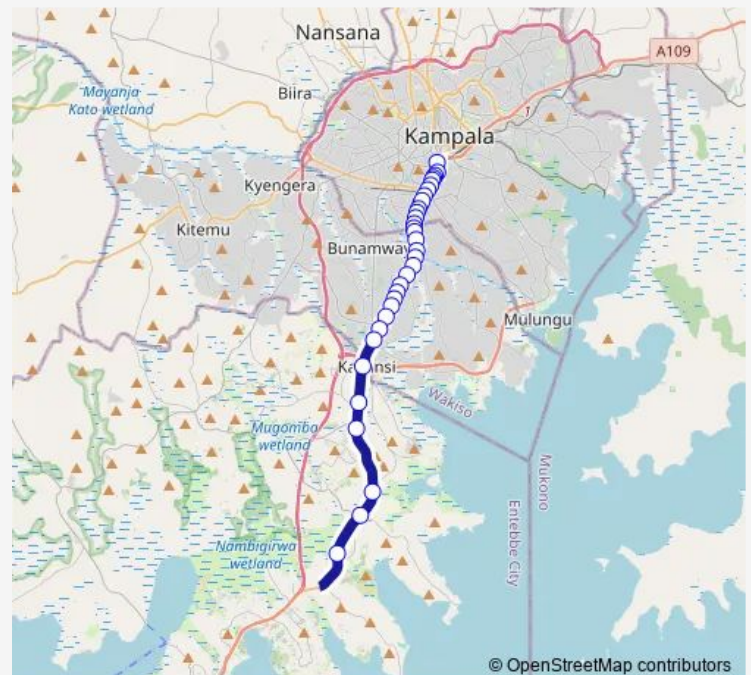

Thursday 06:30-19:00

Friday 06:30-19:00

Saturday 06:30-19:00

Sunday 06:30-19:00

Route info

Direction: Usafi Taxi Park

Stops: 34

Trip Duration: 1 hour 2 min

Ic141 — Kitala-Usafi Taxi Park

Full Gospel Church - Zana Sign Post

Lubowa Police Station

Mogas Seguku

Seguku Market

Seguku Sign Post

Mildmay Health Centre

Lweza Estate