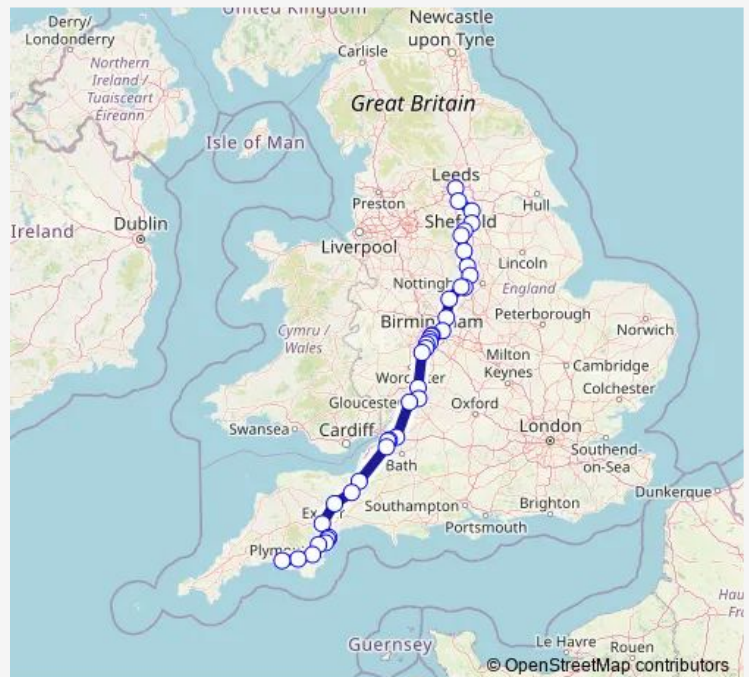

Rail Xc:Lds->Ply XC train service from LDS to Ply

[Go to website](#)

Direction

Leeds — Plymouth

42 stops

[Open route schedule](#)

- Leeds
- Wakefield Westgate
- Moorthorpe
- Swinton (South Yorks)
- Meadowhall
- Sheffield
- Chesterfield
- Derby
- Burton-on-Trent
- Tamworth
- Water Orton
- Birmingham New Street
- Five Ways
- Selly Oak
- Kings Norton
- Longbridge
- Barnt Green
- Bromsgrove
- Ashchurch for Tewkesbury
- Cheltenham Spa
- Gloucester

Route schedule

Leeds — Plymouth

Monday	06:11
Tuesday	—
Wednesday	—
Thursday	—
Friday	—
Saturday	06:11
Sunday	—

Route info

Direction: Leeds

Stops: 42

Trip Duration: 6 hour 36 min

■ Xc:Lds->Ply — XC train service from LDS to Ply

Lydney

Chepstow

Severn Tunnel Junction

Newport (S Wales)

Severn Tunnel Junction

Pilning

Patchway

Bristol Parkway

Teignmouth

Newton Abbot

Totnes

Ivybridge

Plymouth

Direction

Leeds — Plymouth

39 stops