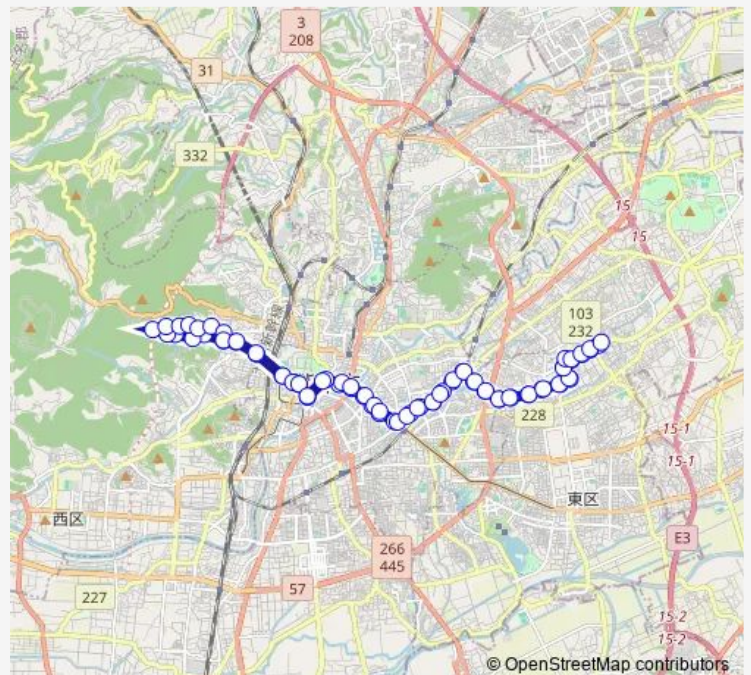

## Bus

W11h11 : -

長嶺団地→熊高正門→荒尾橋→熊高正門→長嶺団地

[Go to website](#)

### Direction

undefined — undefined

0 stops

[Open route schedule](#)

### Route schedule

undefined — undefined

Monday	—
Tuesday	08:55-09:45
Wednesday	08:55-09:45
Thursday	08:55-09:45
Friday	08:55-09:45
Saturday	—
Sunday	—

### Route info

Direction:

Stops: 0

Trip Duration: — min

■ W11h11 : 長嶺団地→熊高正門→荒尾橋→熊高正門→長嶺団地

Bus time schedules and route maps are available in an offline PDF at [busmaps.com](https://busmaps.com). Use the [busmaps.com](https://busmaps.com) website to see live bus times, train schedule or subway schedule, and step-by-step directions for all public transit in Kumamoto