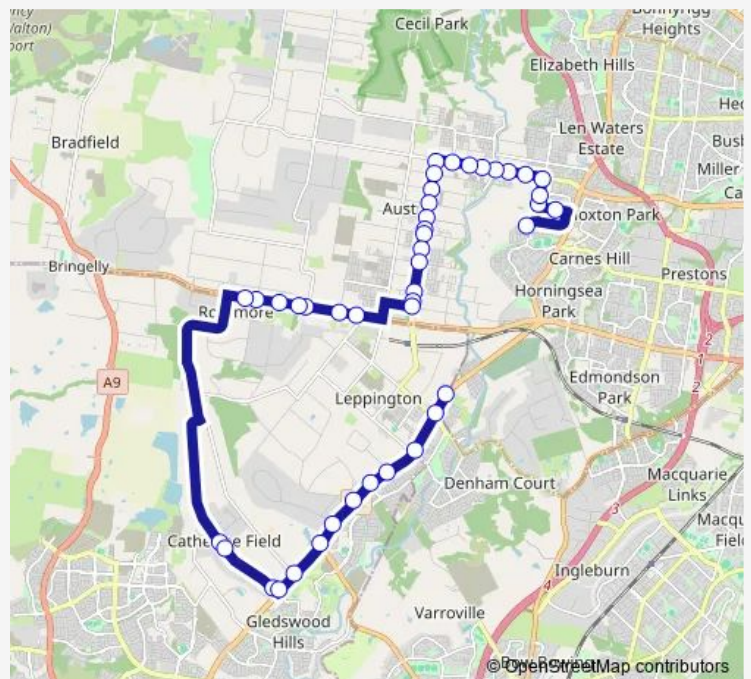

Edmondson Av After Twenty Ninth Av

Edmondson Av At Ninth Av

Edmondson Av At Eighth Av

Edmondson Av Opp Sixth Av

Route schedule

Clancy College, Carmichael Dr — Camden Valley Way
Opp 1370

Monday	15:25
Tuesday	15:25
Wednesday	15:25
Thursday	15:25
Friday	15:25
Saturday	—
Sunday	—

Route info

Direction: Clancy College, Carmichael Dr

Stops: 43

Trip Duration: 0 hour 37 min

2015 — Clancy College to Rossmore Ps

Scalabrini Village, Edmondson Av

Edmondson Av At Fifth Av

Bringelly Rd After Eastwood Rd

Bringelly Rd Opp Kelly St

Bringelly Rd Opp King St

517 Bringelly Rd

Bringelly Rd Opp Glen Allen Rd

Bringelly Rd Opp North Av

Rossmore Public School, Bringelly Rd

Catherine Fields Rd After Chisholm Rd

150 Catherine Fields Rd

Camden Valley Way Opp St Andrews Bvd

Camden Valley Way Before Park Rd

Camden Valley Way After Heath Rd

Camden Valley Way Opp Denham Court Rd

Camden Valley Way Opp 1370

2015 School Bus time schedules and route maps are available in an offline PDF at busmaps.com. Use the busmaps.com website to see live bus times, train schedule or subway schedule, and step-by-step directions for all public transit in Liverpool