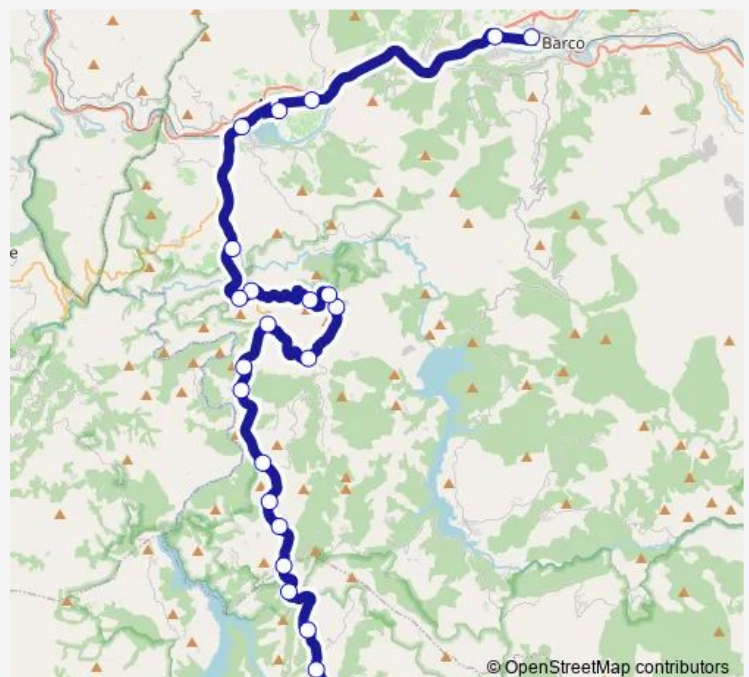

Friday 07:00

Saturday —

Sunday —

Route info

Direction: Viana DO Bolo E.A.

Stops: 23

Trip Duration: 0 hour 48 min

■ Xg610045 — Viana do Bolo E.A.-O Barco de Valdeorras **BusMaps**