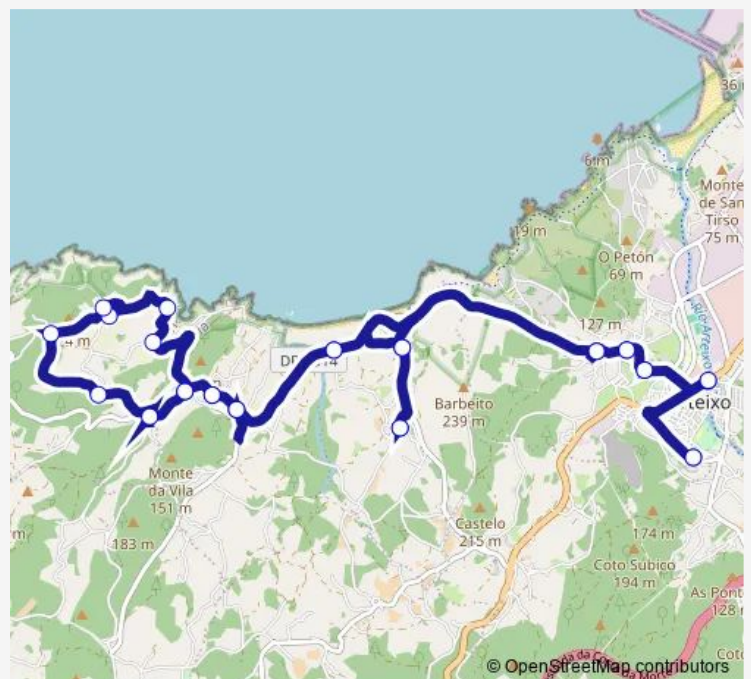

### Route schedule

Centro Medico — Centro Medico

Monday 08:30-17:30

Tuesday 08:30-17:30

Wednesday 08:30-17:30

Thursday —

Friday 08:30-17:30

Saturday —

### Route info

Direction: Centro Medico

Stops: 29

Trip Duration: 0 hour 35 min

■ XG848094 — Arteixo: Centro Médico-Sorrizo-Barrañán-Centro Médico

BusMaps

Praia Barrañán

O Campo