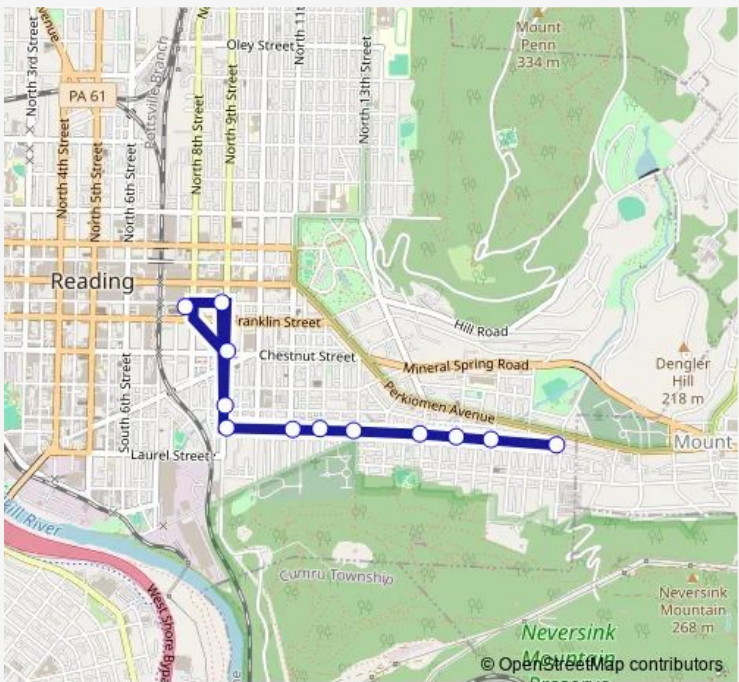

**Bus 19c Cotton Street via Btc**

[Go to website](#)

**Direction**  
 Barta Transportation Center — 19th St & Cotton St Farside Wb  
 12 stops  
[Open route schedule](#)

- Barta Transportation Center
- 9th St & Franklin St Farside Eb
- 10th St & Franklin St Farside Eb
- 11th St & Franklin St Farside Eb
- Perkiomen Ave & Franklin St Nearside Eb
- Perkiomen Ave. & Chestnut St.nearside Eb
- Perkiomen Ave. & 14th St. Nearside Eb
- Perkiomen Ave. & 15th St. Farside Eb
- Perkiomen Ave. & 16th St. Farside Eb
- Perkiomen Ave. & 17th St. Farside Eb
- Perkiomen Ave. & 18th St. Nearside Eb
- 19th St & Cotton St Farside Wb

**Route schedule**  
 Barta Transportation Center — 19th St & Cotton St Farside Wb

Monday	05:45-21:15
Tuesday	05:45-21:15
Wednesday	05:45-21:15
Thursday	05:45-21:15
Friday	05:45-21:15
Saturday	07:15-21:15
Sunday	11:30-18:30

**Route info**  
 Direction: Barta Transportation Center  
 Stops: 12  
 Trip Duration: 0 hour 15 min

**Direction**

19th St &amp; Cotton St Farside Wb — Barta Transportation Center

12 stops

[Open route schedule](#)

## Route info

Direction: 19th St &amp; Cotton St Farside Wb

Stops: 12

Trip Duration: 0 hour 15 min

19c Bus time schedules and route maps are available in an offline PDF at [busmaps.com](http://busmaps.com). Use the [busmaps.com](http://busmaps.com) website to see live bus times, train schedule or subway schedule, and step-by-step directions for all public transit in Reading