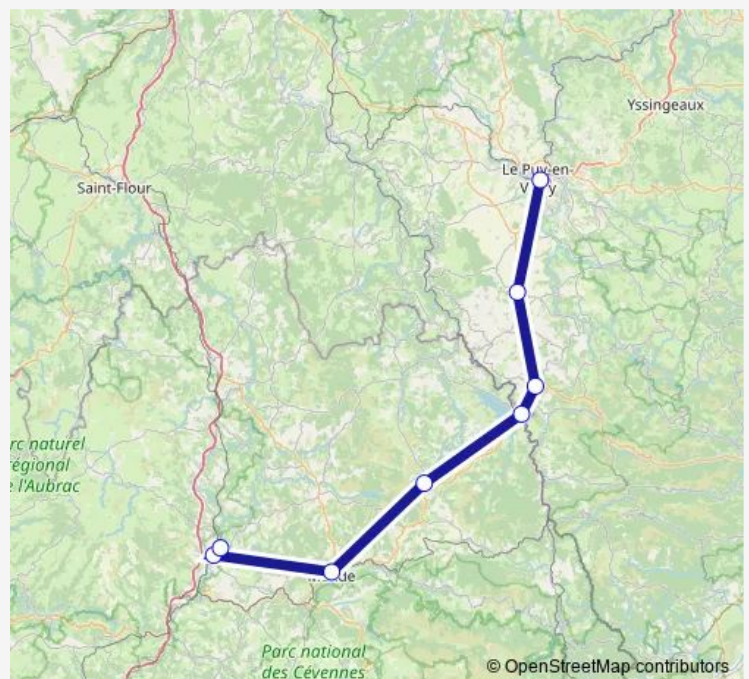

Gare de Langogne

Gare de L'Habitarelle

Gare de Mende

Gare de Marvejols

Gare de Marvejols Place du Chayla

Route schedule

Gare de Le Puy-en-Velay — Gare de Marvejols Place du Chayla

Monday 14:40

Tuesday 14:40

Wednesday 14:40

Thursday 14:40

Friday 14:40

Saturday 14:40

Sunday —

Route info

Direction: Gare de Le Puy-en-Velay

Stops: 8

Trip Duration: 2 hour 20 min

■ ligne routière Mende Le Puy (cars)

Direction

Gare de Marvejols Place du Chayla — Gare de Le Puy-en-Velay

8 stops

[Open route schedule](#)

Gare de Marvejols Place du Chayla

Route info

Direction: Gare de Marvejols Place du Chayla

Stops: 8

Trip Duration: 2 hour 26 min

Bus time schedules and route maps are available in an offline PDF at busmaps.com. Use the busmaps.com website to see live bus times, train schedule or subway schedule, and step-by-step directions for all public transit in Marvejols