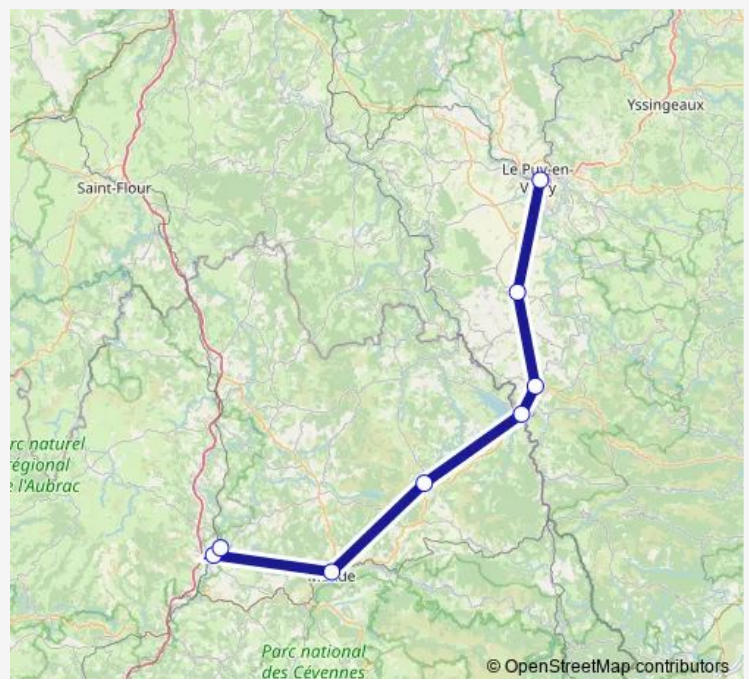

Gare de Langogne

Gare de L'Habitarelle

Gare de Mende

Gare de Marvejols

Gare de Marvejols Place du Chayla

Route schedule

Gare de Le Puy-en-Velay — Gare de Marvejols Place du Chayla

Monday 14:40

Tuesday 14:40

Wednesday 14:40

Thursday 14:40

Friday 14:40

Saturday 14:40

Sunday —

Route info

Direction: Gare de Le Puy-en-Velay

Stops: 8

Trip Duration: 2 hour 20 min

■ ligne routière Mende Le Puy (cars)

Direction

Gare de Marvejols Place du Chayla — Gare de Le Puy-en-Velay

8 stops

[Open route schedule](#)

Gare de Marvejols Place du Chayla

Route info

Direction: Gare de Marvejols Place du Chayla

Stops: 8

Trip Duration: 2 hour 26 min

Bus time schedules and route maps are available in an offline PDF at busmaps.com. Use the busmaps.com website to see live bus times, train schedule or subway schedule, and step-by-step directions for all public transit in Marvejols