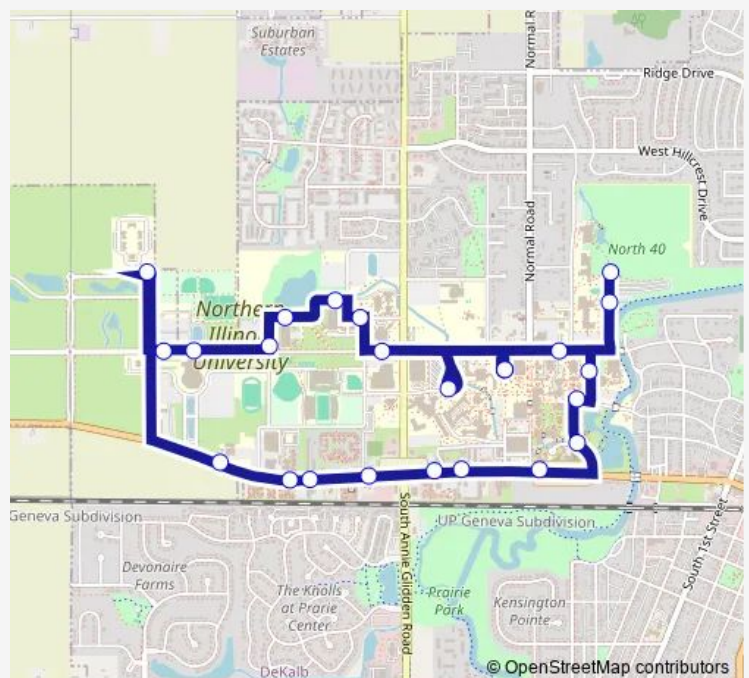

West Lincoln Hwy at NIU Human Resources Building - WB
Stop #459

Northern View Clr at Presidents Blvd - NB Stop #438

Recreation Dr at Convocation Center Lot #3 - EB - Stop
#460

Route schedule

Holmes Student Center (HSC) - 2R / 2L Stop #621 —
Holmes Student Center (HSC) - 2R / 2L Stop #621

Monday 07:00-24:00

Tuesday 07:00-24:00

Wednesday 07:00-24:00

Thursday 07:00-24:00

Friday 07:00-24:00

Saturday —

Sunday —

Route info

Direction: Holmes Student Center (HSC) - 2R / 2L Stop
#621

Stops: 24

Trip Duration: 0 hour 27 min

2R

Recreation Dr at Convocation Center Ent #3 - EB - Stop #461

Stadium Dr. W at Lucinda Ave (Stevenson South) - NB Stop #637

Stevenson Dr. North at Stevenson Towers - EB Stop #474

North Grant Dr. at Grant Towers - EB Stop #475

Lincoln Dr N at Stadium Dr E (New Hall) - EB Stop #476

Lucinda Ave at Campus Recreation Center - WB Stop #464