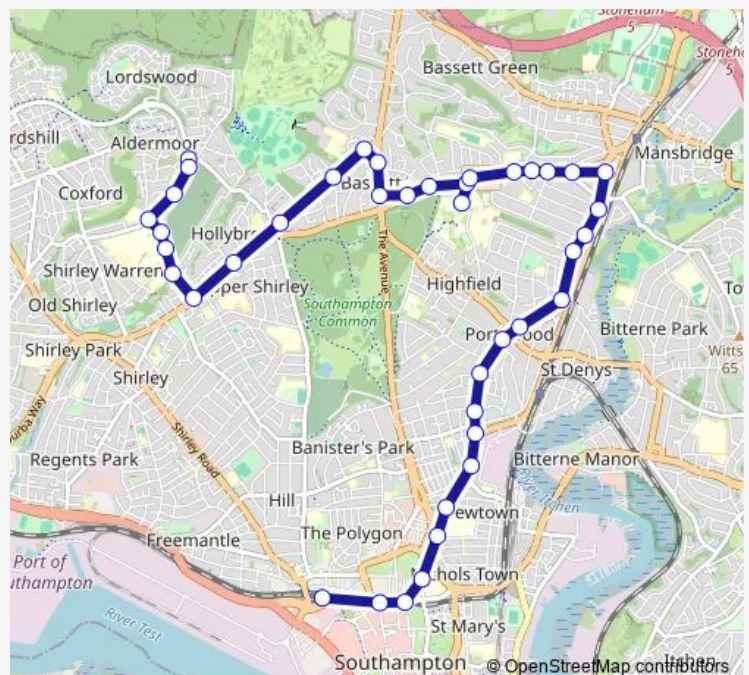

Bus U6C Southampton General Hospital - University Interchange - West Quay - NOC

[Go to website](#)

Direction

Turning Circle — Central Station

40 stops

[Open route schedule](#)

- Turning Circle
- Lyburn Court
- Springford Crescent
- General Hospital
- General Hospital and Cemetery
- General Hospital A&E
- Dale Valley Road
- The Range
- The Malvern
- Hill Lane
- Butterfield Road
- Great Oaks School
- Bassett Crescent
- Bassett Crossroads
- Global Technology Centre
- Glen Eyre Road
- Future Worlds
- Highfield Interchange
- Library
- Bealing Close
- Tulip Road

Route schedule

Turning Circle — Central Station

Monday	06:05-22:38
Tuesday	06:05-22:38
Wednesday	06:05-22:38
Thursday	06:05-22:38
Friday	06:05-22:38
Saturday	06:10-22:38
Sunday	07:20-22:38

Route info

Direction: Turning Circle

Stops: 40

Trip Duration: 0 hour 54 min

■ U6C — Southampton General Hospital - University Interchange - West Quay - NOC

Woodcote Road

Aster Road

Mcdonalds

Woodmill Lane

Mayfield Road

Denzil Avenue

RSH Hospital

Solent University

Park Walk

Civic Centre

Central Station

U6C Bus time schedules and route maps are available in an offline PDF at busmaps.com. Use the busmaps.com website to see live bus times, train schedule or subway schedule, and step-by-step directions for all public transit in Southampton