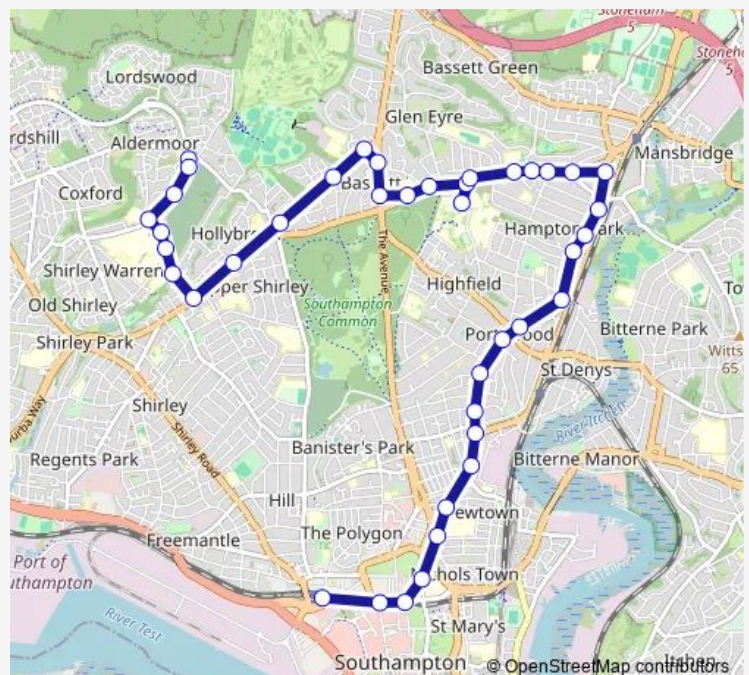

Bus U6C Southampton General Hospital - University Interchange - West Quay - NOC

[Go to website](#)

Direction

Turning Circle — Central Station

40 stops

[Open route schedule](#)

- Turning Circle
- Lyburn Court
- Springford Crescent
- General Hospital
- General Hospital and Cemetery
- General Hospital A&E
- Dale Valley Road
- The Range
- The Malvern
- Hill Lane
- Butterfield Road
- Great Oaks School
- Bassett Crescent
- Bassett Crossroads
- Global Technology Centre
- Glen Eyre Road
- Future Worlds
- Highfield Interchange
- Library
- Bealing Close
- Tulip Road

Route schedule

Turning Circle — Central Station

Monday	06:05-22:38
Tuesday	06:05-22:38
Wednesday	06:05-22:38
Thursday	06:05-22:38
Friday	06:05-22:38
Saturday	06:10-22:38
Sunday	07:20-22:38

Route info

Direction: Turning Circle

Stops: 40

Trip Duration: 0 hour 54 min

■ U6C — Southampton General Hospital - University Interchange - West Quay - NOC

Woodcote Road

Aster Road

Mcdonalds

Woodmill Lane

Mayfield Road

Denzil Avenue

RSH Hospital

Solent University

Park Walk

Civic Centre

Central Station

U6C Bus time schedules and route maps are available in an offline PDF at busmaps.com. Use the busmaps.com website to see live bus times, train schedule or subway schedule, and step-by-step directions for all public transit in Southampton