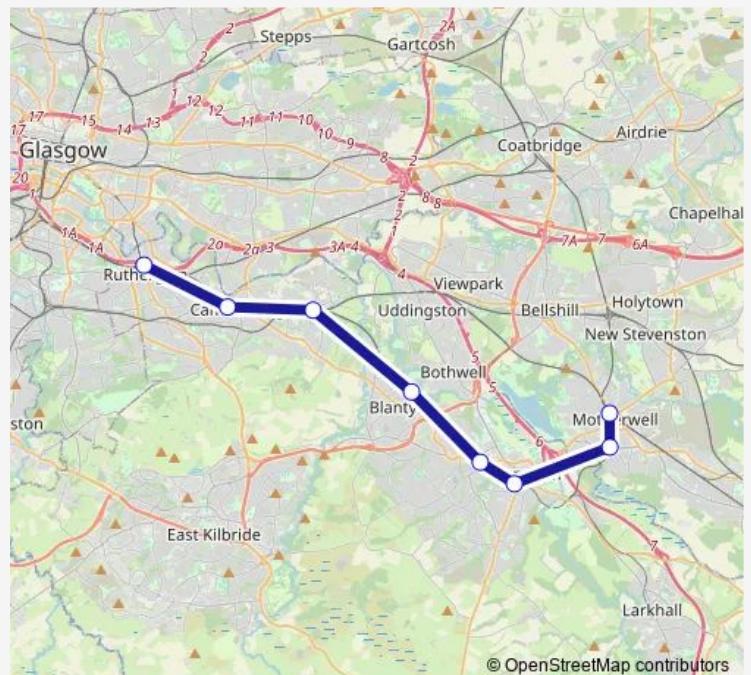

Newton (S Lanarks)

Blantyre

Hamilton West

Hamilton Central

Airbles

Motherwell

Route schedule

Rutherglen — Motherwell

Monday —

Tuesday —

Wednesday —

Thursday —

Friday —

Saturday —

Sunday 09:46-23:41

Route info

Direction: Rutherglen

Stops: 8

Trip Duration: 0 hour 26 min

■ Sr:Rut->Mth — SR train service from RUT to Mth

Direction

Rutherglen — Motherwell

8 stops

[Open route schedule](#)

Route schedule

Rutherglen — Motherwell

Monday	—
Tuesday	—
Wednesday	—
Thursday	—
Friday	—
Saturday	—
Sunday	09:07-23:02

Route info

Direction: Rutherglen

Stops: 8

Trip Duration: 0 hour 32 min

Sr:Rut->Mth Rail time schedules and route maps are available in an offline PDF at busmaps.com. Use the busmaps.com website to see live bus times, train schedule or subway schedule, and step-by-step directions for all public transit in Hamilton