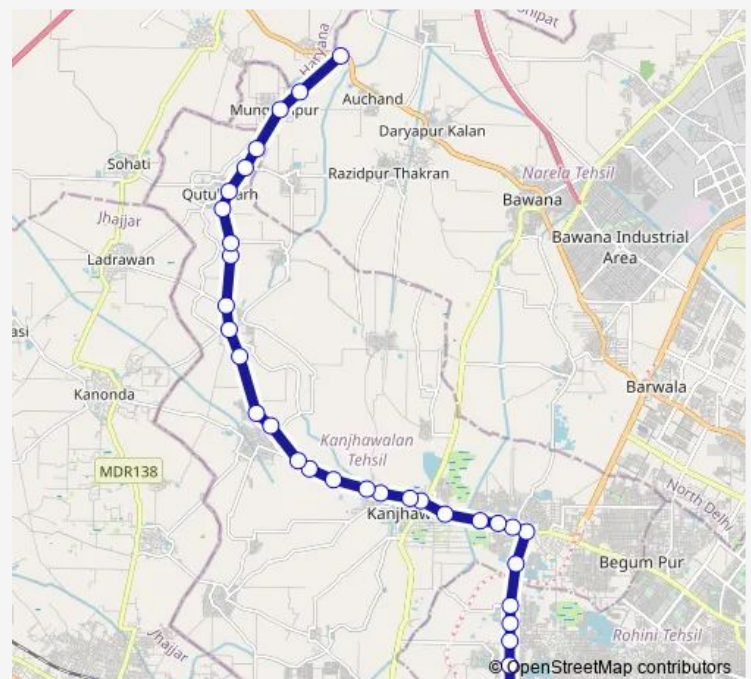

Bus 114astlup

[Go to website](#)

Direction

Rani Khera Depot 3 — Auchandi Border

33 stops

[Open route schedule](#)

Rani Khera Depot 3

Rani Khera Depot Crossing

Jonti Crossing

Jonti Village

Tatesar Village

Route schedule

Rani Khera Depot 3 — Auchandi Border

Monday 04:30-09:30

Tuesday 04:30-09:30

Wednesday 04:30-09:30

Thursday 04:30-09:30

Friday 04:30-09:30

Saturday 04:30-09:30

Sunday 04:30-09:30

Route info

Direction: Rani Khera Depot 3

Stops: 33

Trip Duration: 1 hour 22 min