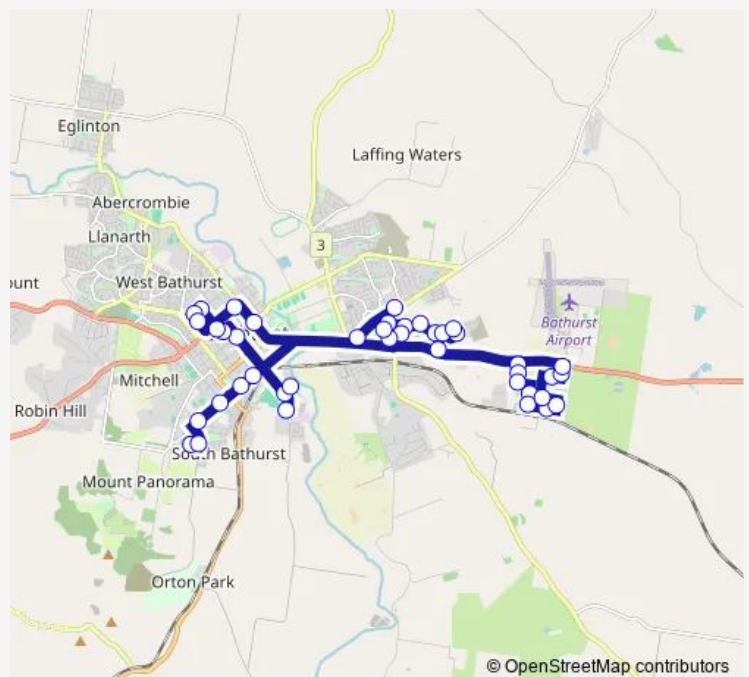

St Philomena's Primary School, Lloyds Rd

College Rd After Lloyds Rd

Bathurst South Public School, Havannah St

Havannah St Before Brilliant St

Havannah St At Cross St

Havannah St Opp Bathurst Station

Russell St At Lyal St

Mackillop College

Russell St At George St

Rankin St Before Keppel St

Keppel St Before Stewart St

Denison College, Keppel St

Denison College, Hope St

Denison College, Piper St

Stewart St Before Durham St

Durham St After George St

Kelso Public School, Boyd St

Kelso High School, Boyd St

Bonnor St Opp Kelso Community Centre

Bonnor St Opp Tyndall St

Route schedule

St Philomena's Primary School, Lloyds Rd — Bathurst Buslines Depot, Lyal St

Monday	15:12
Tuesday	15:12
Wednesday	15:12
Thursday	15:12
Friday	15:12
Saturday	—
Sunday	—

Route info

Direction: St Philomena's Primary School, Lloyds Rd

Stops: 41

Trip Duration: 1 hour 8 min

Tyndall St After Patterson Pl
Bannerman Cres At Greville St
Bannerman Cres Opp Steel Pl
Bonnor St Before Ashworth Dr
Ashworth Dr Before Emerald Dr
Sapphire Cres At Emerald Dr
28 Sapphire Cres
Sapphire Cres At Emerald Dr
Ashworth Dr Before Sydney Rd
Napoleon St After Sydney Rd
Napolean St At Christie St
Frome St After Napolean St
Raglan Public School, Nelson St
Nelson St At Landseer St
Landseer St At Nile St
Eugenie St Before Godfrey St
Godfery St Before Locke St
Christie St At Nile St
Eugenie St After Christie St
Eugene St At Sydney Rd
Bathurst Buslines Depot, Lyal St