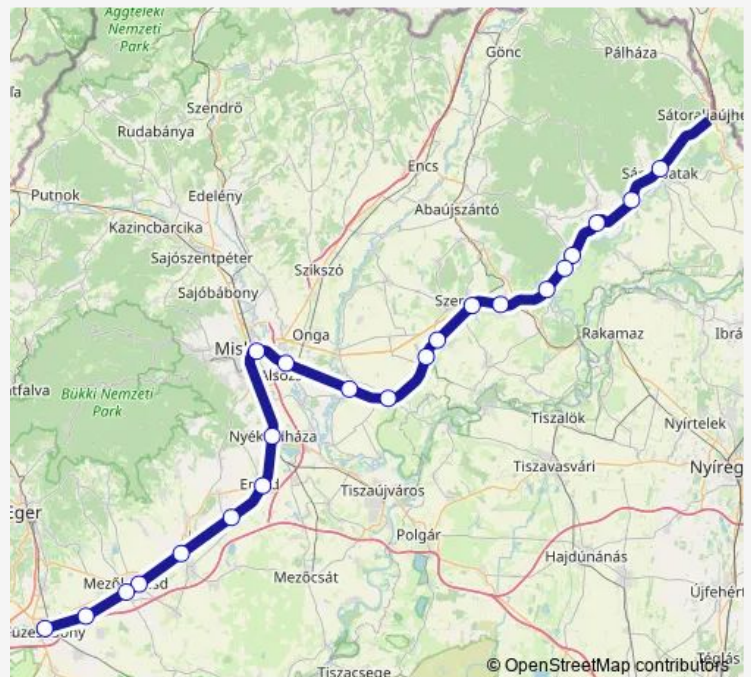

### Route schedule

Sáropatak — Füzesabony

Monday 18:04

Tuesday 18:04

Wednesday 18:04

Thursday 18:04

Friday 18:04

Saturday 18:04

### Route info

Direction: Sáropatak

Stops: 22

Trip Duration: 2 hour 20 min

5203