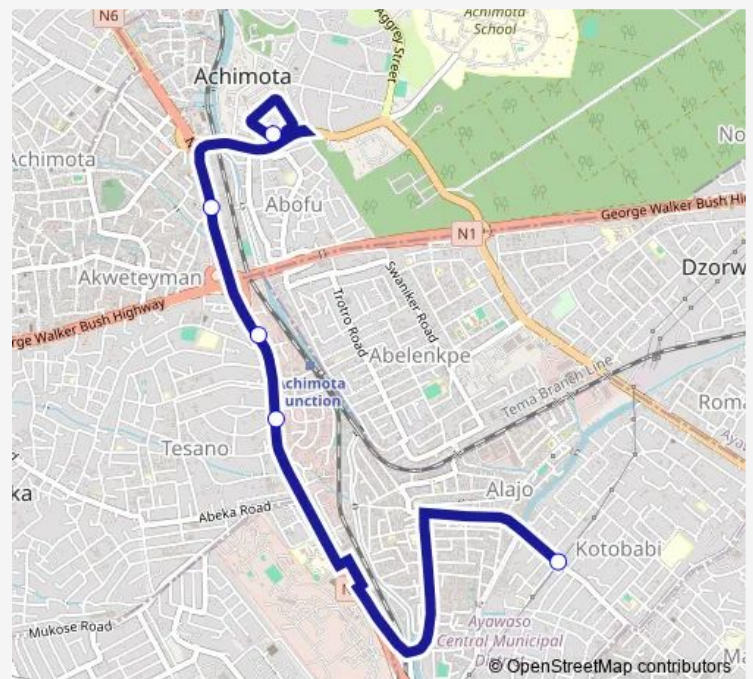

Bus 096b Kotobabi Down Station to Achimota Station

[Go to website](#)

Direction

Terminal Kotobabi Down Station — Terminal Achimota Station

5 stops

[Open route schedule](#)

Terminal Kotobabi Down Station

Tesano

Papaye 096

Achimota Old Station

Terminal Achimota Station

Route schedule

Terminal Kotobabi Down Station — Terminal Achimota Station

Monday 10:49

Tuesday 10:49

Wednesday 10:49

Thursday 10:49

Friday 10:49

Saturday 10:49

Sunday 10:49

Route info

Direction: Terminal Kotobabi Down Station

Stops: 5

Trip Duration: 1 hour 10 min

096b — Kotobabi Down Station to Achimota Station

096b Bus time schedules and route maps are available in an offline PDF at busmaps.com. Use the busmaps.com website to see live bus times, train schedule or subway schedule, and step-by-step directions for all public transit in Accra