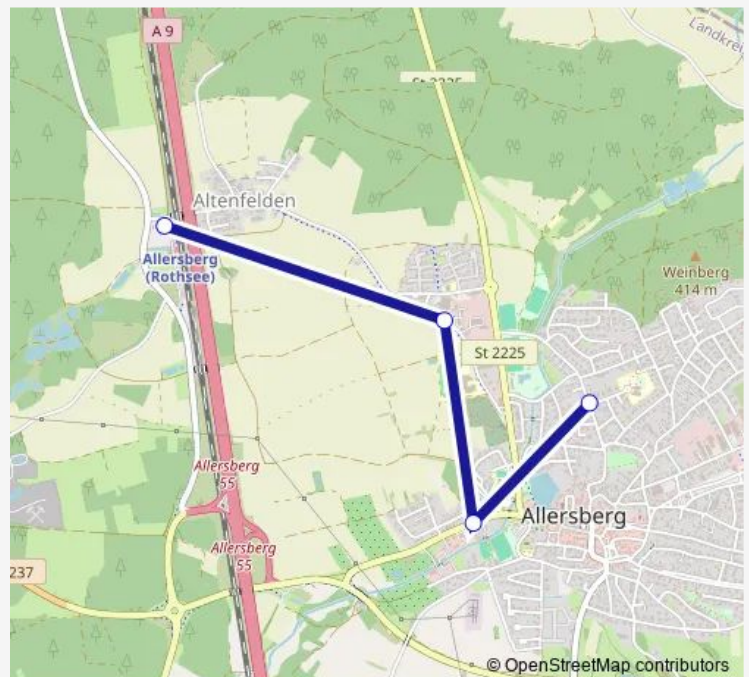

### Direction

Allersberg/Rothsee Bf — Allersberg Rothseehalle

4 stops

[Open route schedule](#)

Allersberg/Rothsee Bf

Allersberg Bayernstr.

Allersberg Rother Str.

Allersberg Rothseehalle

### Route schedule

Allersberg/Rothsee Bf — Allersberg Rothseehalle

Monday 07:50-21:25

Tuesday 07:50-21:25

Wednesday 07:50-21:25

Thursday 07:50-21:25

Friday 07:50-23:55

Saturday 07:25-23:55

### Route info

Direction: Allersberg/Rothsee Bf

Stops: 4

Trip Duration: 0 hour 15 min

**Direction**

Allersberg Bayernstr. — Allersberg/Rothsee Bf

4 stops

[Open route schedule](#)

**Route info**

Direction: Allersberg Bayernstr.

Stops: 4

Trip Duration: 0 hour 15 min

597.2 Bus time schedules and route maps are available in an offline PDF at busmaps.com. Use the busmaps.com website to see live bus times, train schedule or subway schedule, and step-by-step directions for all public transit in Allersberg