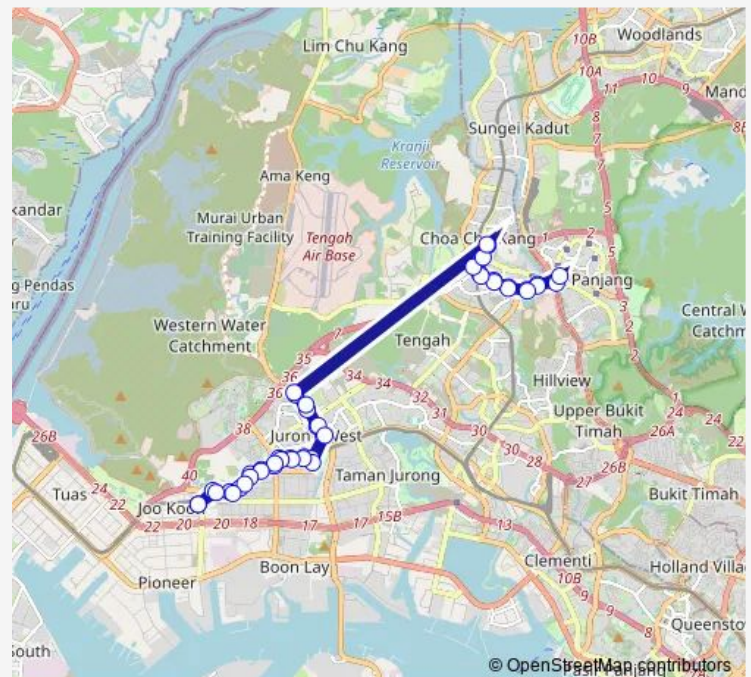

### Direction

Joo Koon Int — Joo Koon Int

48 stops

[Open route schedule](#)

- Joo Koon Int
- Safti Military Inst
- Bef Kian Teck Rd
- Aft Kian Teck Rd
- Jurong Camp
- Bef Jurong West St 93
- Opp Blk 653b
- Pioneer Stn Exit B
- Blk 608
- Blk 664c
- Opp Blk 662c
- Blk 695
- Blk 680c
- Opp Blk 271 Cp
- Opp Westwood Sec Sch
- Opp Northvale Condo
- Opp Choa Chu Kang Stn
- Blk 352
- Bef South View Stn
- Blk 239
- Blk 113

### Route schedule

Joo Koon Int — Joo Koon Int

Monday	05:45
Tuesday	05:45
Wednesday	05:45
Thursday	05:45
Friday	05:45
Saturday	05:45
Sunday	05:45

### Route info

Direction: Joo Koon Int

Stops: 48

Trip Duration: 2 hour 20 min

974

Blk 26

Phoenix Stn

Bt Panjang Stn Exit A/Lrt