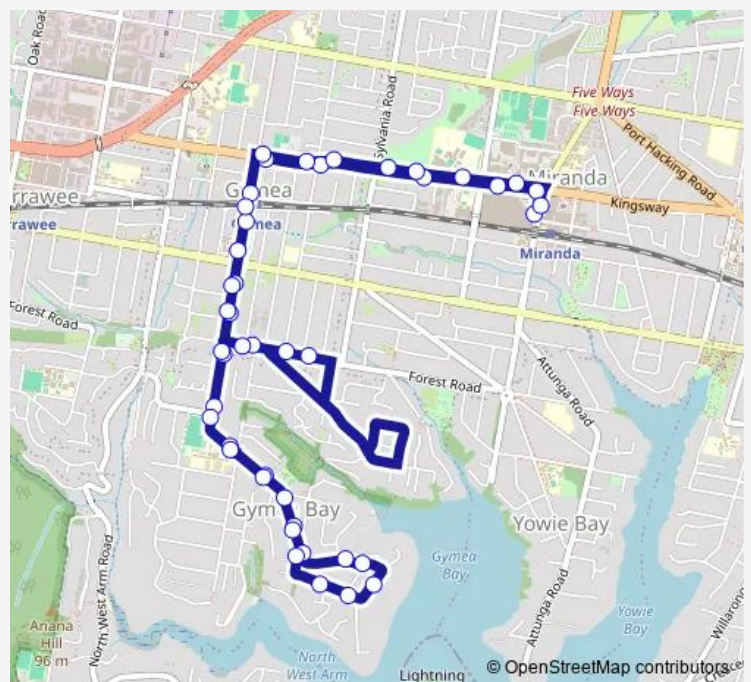

Ellesmere Rd At Warcoo Av

Ellesmere Rd After Bayhaven Pl

Ellesmere Rd Opp Warcoo Av

Ellesmere Rd At Flat Rock Rd

Casuarina Rd Opp Casuarina Road Reserve

Gymea Bay Rd Opp Greygum Pl

Route schedule

St Catherine Laboure Primary School, Gymea Bay Rd — Gymea Station, Gymea Bay Rd

Monday 15:19

Tuesday 15:19

Wednesday 15:19

Thursday 15:19

Friday 15:19

Saturday —

Sunday —

Route info

Direction: St Catherine Laboure Primary School, Gymea Bay Rd

Stops: 31

Trip Duration: 0 hour 24 min

974 — Miranda to Gymea Bay (Loop Service)

GyMEA Bay Rd After Barraran St

GyMEA Bay Public School, GyMEA Bay Rd

Sunday —

Route info

Direction: GyMEA Station, GyMEA Bay Rd

Stops: 31

Trip Duration: 0 hour 24 min

GyMEA Bay Rd Opp GyMEA Station

Hazelhurst Gallery, Kingsway

Kingsway After Hotham Rd