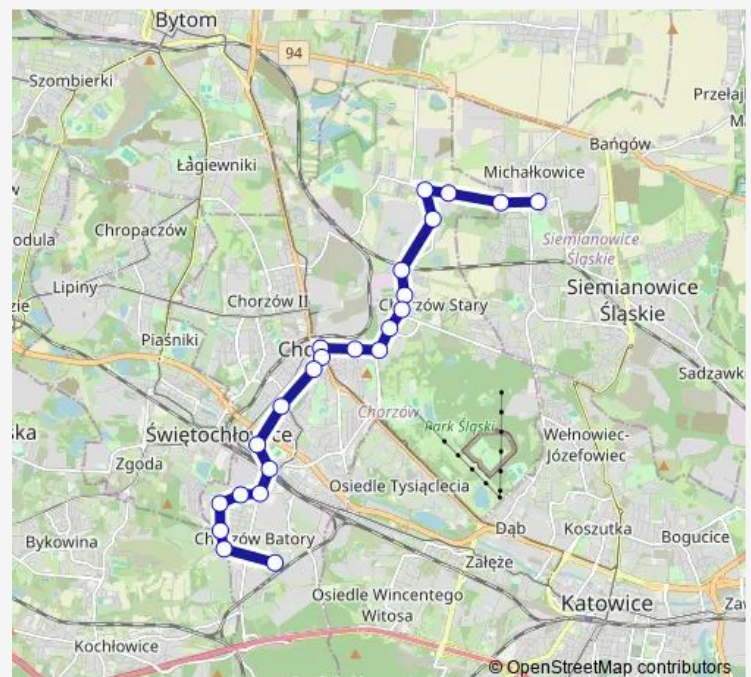

Chorzów Batory Plac Nowary

Chorzów Batory Kaliny

Chorzów Batory Graniczna

Route schedule

Michałkowice Plac 11 Listopada — Chorzów Batory Pętla

Monday 05:21-19:36

Tuesday 05:21-19:36

Wednesday 05:21-19:36

Thursday 05:21-19:36

Friday 05:21-19:36

Saturday —

Sunday —

Route info

Direction: Michałkowice Plac 11 Listopada

Stops: 23

Trip Duration: 0 hour 39 min

974

BusMaps

Chorzów Batory Czempiela

Chorzów Batory Pętla

974 Bus time schedules and route maps are available in an offline PDF at busmaps.com. Use the busmaps.com website to see live bus times, train schedule or subway schedule, and step-by-step directions for all public transit in Swietochlowice