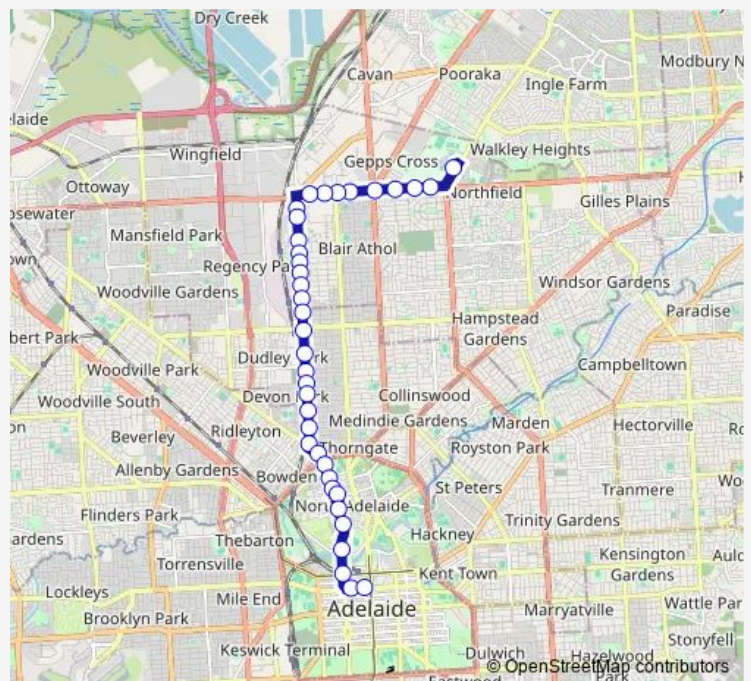

Stop 24 Grand Junction Rd - South side

Stop 23A Grand Junction Rd - South side

Stop 23 Churchill Rd - East side

Stop 22 Churchill Rd - East side

Stop 21 Churchill Rd - East side

Stop 20 Churchill Rd - East side

Stop 19 Churchill Rd - East side

Stop 18 Churchill Rd - East side

Stop 17 Churchill Rd - East side

Stop 16 Churchill Rd - East side

Stop 15 Churchill Rd - East side

Stop 14 Churchill Rd - East side

Stop 12 Churchill Rd - East side

Stop 11 Churchill Rd - East side

Route schedule

Zone B Roma Mitchell Secondary College — Stop E2
Currie St - North side

Monday	15:23
Tuesday	15:23
Wednesday	14:33
Thursday	15:23
Friday	15:23
Saturday	—
Sunday	—

Route info

Direction: Zone B Roma Mitchell Secondary College

Stops: 37

Trip Duration: 0 hour 36 min

974 — Roma Mitchell Secondary College to City

Stop 10 Churchill Rd - East side

Stop 9A Churchill Rd - East side