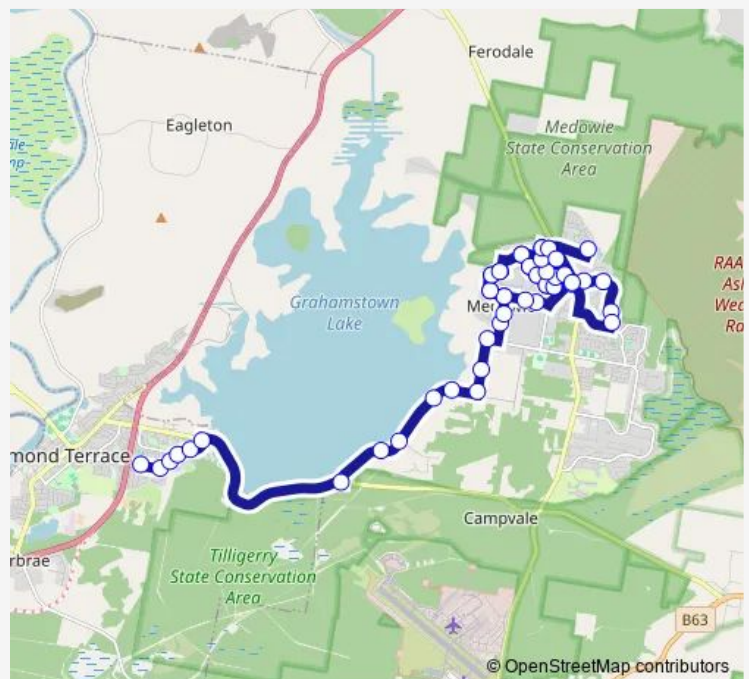

Kula Rd At Yangoora Cl

Kula Rd At Mcdonald Cl

Kula Rd Before Evans Rd

Abercrombie Rd Before Ryan Rd

**Route schedule**

Irrawang High School Bus Bay Mt Hall Rd — Carolina Rd At Royal Av

Monday	—
Tuesday	—
Wednesday	14:45-15:15
Thursday	—
Friday	—
Saturday	—
Sunday	—

**Route info**

Direction: Irrawang High School Bus Bay Mt Hall Rd

Stops: 58

Trip Duration: 0 hour 47 min

Ryan Rd Opp Kula Rd

Ryan Rd Opp Court Rd

Ryan Rd Opp Chestnut Cl

Ryan Rd Opp Cedar Cl

## Route info

Direction: Irrawang High School Bus Bay Mt Hall Rd

Stops: 37

Trip Duration: 0 hour 48 min

Lewis Dr Before Summers Cl

Lewis Dr After Summers Cl

Lewis Dr Before Fisher Rd

Lewis Dr At Fisher Rd