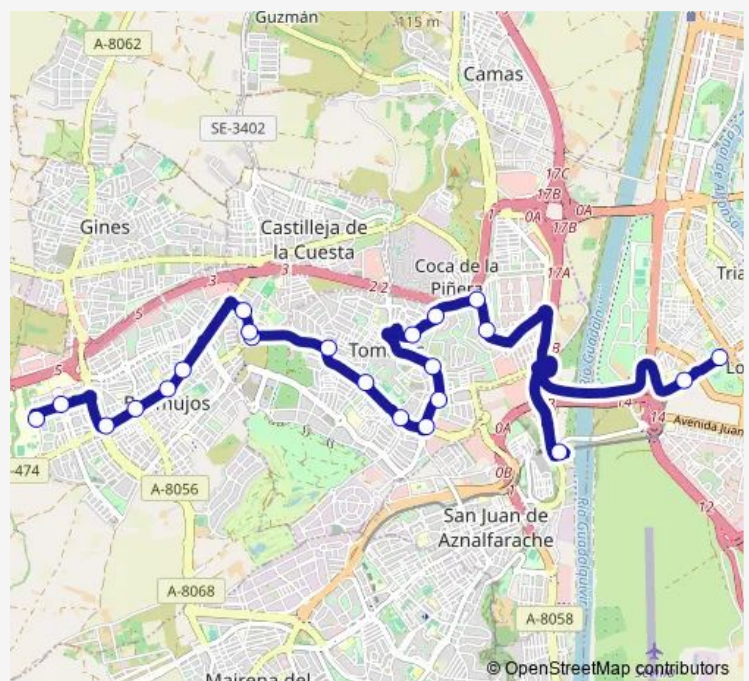

### Route schedule

Parque De Los Principes (Frente) — Universidad Ceu

Monday 06:45-19:00

Tuesday 06:45-19:00

Wednesday 06:45-19:00

Thursday 06:45-19:00

Friday 06:45-19:00

Saturday —

### Route info

Direction: Parque De Los Principes (Frente)

Stops: 22

Trip Duration: 0 hour 31 min

1621 — M-162 Bormujos - Sevilla (Por Avda Reina Sofía Tomares) **BusMaps**

## Route info

Direction: Hospital San Juan De Dios

Stops: 23

Trip Duration: 0 hour 33 min

1621 Bus time schedules and route maps are available in an offline PDF at [busmaps.com](https://busmaps.com). Use the [busmaps.com](https://busmaps.com) website to see live bus times, train schedule or subway schedule, and step-by-step directions for all public transit in Tomares