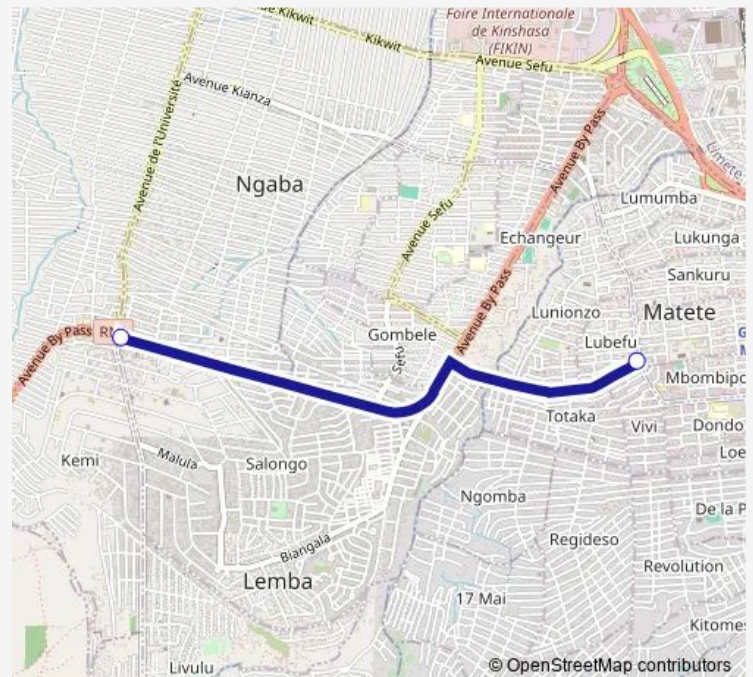

Bus Matete_ TO _ Rond Point Ngaba

[Go to website](#)

Direction

unknown — unknown

6 stops

[Open route schedule](#)

unknown

unknown

Wednesday 15:58

Thursday 15:58

Friday 15:58

Saturday —

Sunday —

Route info

Direction: unknown

Stops: 6

Trip Duration: 0 hour 10 min

■ Matete_ TO _ Rond Point Ngaba

Direction

Inconnu — Inconnu

2 stops

[Open route schedule](#)

Inconnu

Inconnu

Route schedule

Inconnu — Inconnu

Monday	07:05
Tuesday	07:05
Wednesday	07:05
Thursday	07:05
Friday	07:05
Saturday	—
Sunday	—

Route info

Direction: Inconnu

Stops: 2

Trip Duration: 0 hour 10 min

Direction