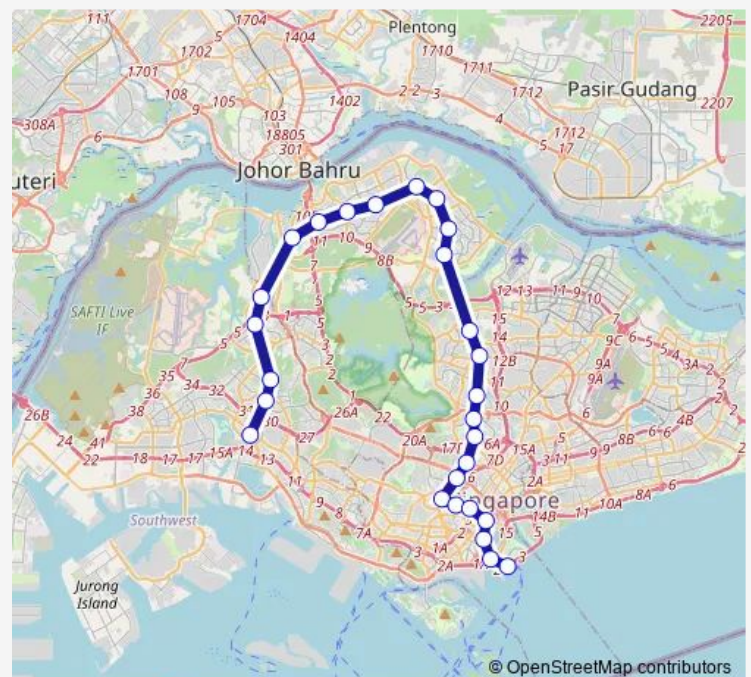

### Route schedule

JURONG EAST — MARINA SOUTH PIER

Monday	06:00
Tuesday	06:00
Wednesday	06:00
Thursday	06:00
Friday	06:00
Saturday	06:00
Sunday	06:00

### Route info

Direction: JURONG EAST

Stops: 27

Trip Duration: 1 hour 14 min

■ NS — ('Jurong East', 'Marina South Pier')

SOMERSET

DHOBY GHAUT

CITY HALL

RAFFLES PLACE

MARINA BAY

MARINA SOUTH PIER

**Direction**

MARINA SOUTH PIER — JURONG EAST

27 stops

[Open route schedule](#)

MARINA SOUTH PIER

## Route schedule

MARINA SOUTH PIER — JURONG EAST

Monday 06:00

Tuesday 06:00

Wednesday 06:00

Thursday 06:00

Friday 06:00

Saturday 06:00