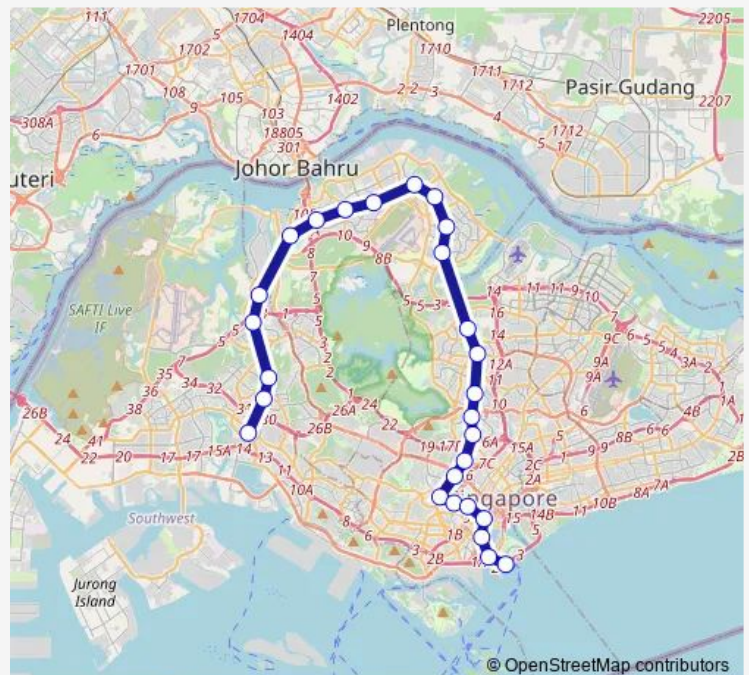

Thursday 06:00

Friday 06:00

Saturday 06:00

Sunday 06:00

Route info

Direction: Jurong East

Stops: 27

Trip Duration: 1 hour 14 min

■ Ns — ('Jurong East', 'Marina South Pier')

Somerset

Dhoby Ghaut

City Hall

Raffles Place

Marina Bay

Marina South Pier

Direction

Marina South Pier — Jurong East

27 stops

[Open route schedule](#)

Marina South Pier

Marina Bay

Raffles Place

City Hall

Dhoby Ghaut

Wednesday 06:00

Thursday 06:00

Friday 06:00

Saturday 06:00

Sunday 06:00

Route info

Direction: Marina South Pier

Stops: 27