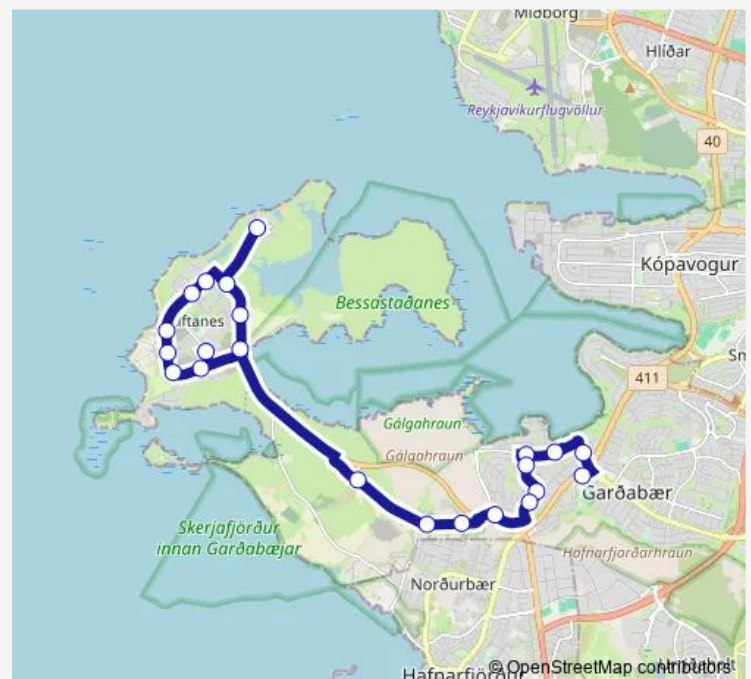

Direction

Ásgarður A — Bessastaðir

22 stops

[Open route schedule](#)

Ásgarður A

Sjávargrund

Sjáländsskóli

Sjáländ

Brekkuland

Höfðabraut

Klukkanholt

Mýrarkot

Hólmatún

Sjávargata

Jörfavegur

Túngata

Eyvindarstaðavegur

Route schedule

Ásgarður A — Bessastaðir

Monday 19:47-23:47

Tuesday 19:47-23:47

Wednesday 19:47-23:47

Thursday 19:47-23:47

Friday 19:47-23:47

Saturday 19:47-23:47

Sunday 19:47-23:47

Route info

Direction: Ásgarður A

Stops: 22

Trip Duration: 0 hour 18 min

P23 Bus time schedules and route maps are available in an offline PDF at busmaps.com. Use the busmaps.com website to see live bus times, train schedule or subway schedule, and step-by-step directions for all public transit in Reykjavik