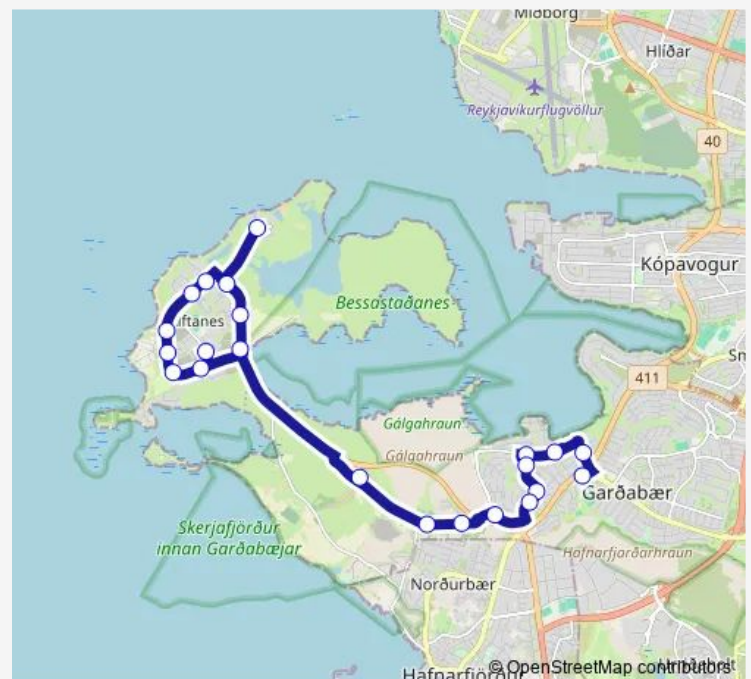

### Direction

Ásgarður A — Bessastaðir

22 stops

[Open route schedule](#)

Ásgarður A

Sjávargrund

Sjálандsskóli

Sjálанд

Brekkuland

Höfðabraut

Klukkanholt

Mýrarkot

Hólmatún

Sjávargata

Jörfavegur

Túngata

### Route schedule

Ásgarður A — Bessastaðir

Monday 19:47-23:47

Tuesday 19:47-23:47

Wednesday 19:47-23:47

Thursday 19:47-23:47

Friday 19:47-23:47

Saturday 19:47-23:47

### Route info

Direction: Ásgarður A

Stops: 22

Trip Duration: 0 hour 18 min

P23 Bus time schedules and route maps are available in an offline PDF at [busmaps.com](https://busmaps.com). Use the [busmaps.com](https://busmaps.com) website to see live bus times, train schedule or subway schedule, and step-by-step directions for all public transit in Reykjavik