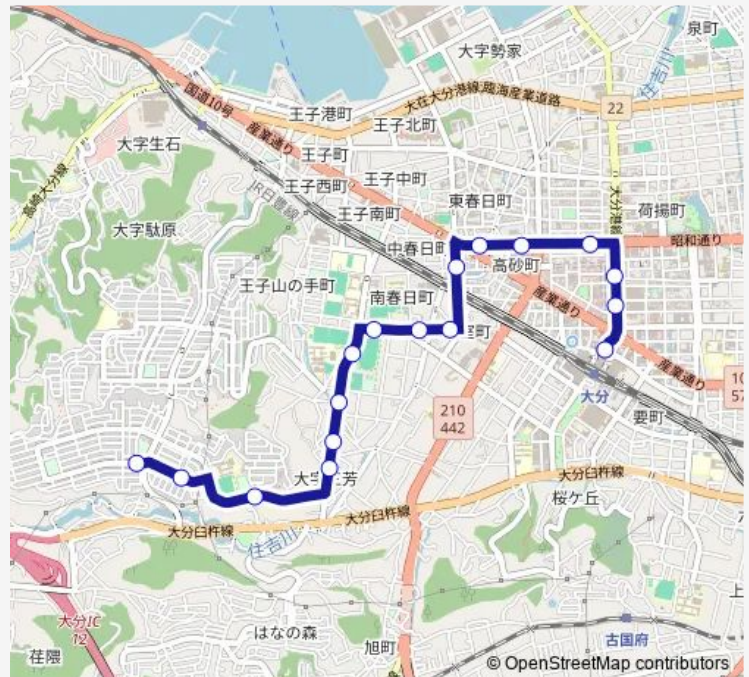

大分西高校前

上春日町

志手南

西の台入口

季の坂入口

にじが丘東公園前

にじが丘西公園前

Route schedule

大分駅前 — にじが丘西公園前

Monday 07:05-19:00

Tuesday 07:05-19:00

Wednesday 07:05-19:00

Thursday 07:05-19:00

Friday 07:05-19:00

Saturday 08:30-18:30

Sunday 08:30-18:30

Route info

Direction: 大分駅前

Stops: 17

Trip Duration: 0 hour 20 min

■ P23 — 青葉台線

BusMaps

P23 Bus time schedules and route maps are available in an offline PDF at busmaps.com. Use the busmaps.com website to see live bus times, train schedule or subway schedule, and step-by-step directions for all public transit in Oita