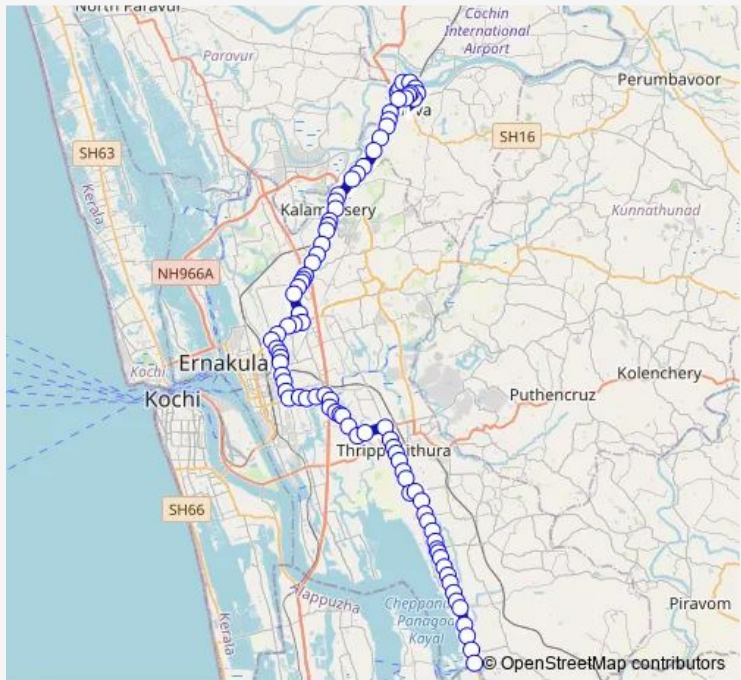

Bus Aluva ↔ Poothotta

[Go to website](#)

Direction
Aluva — Poothota
86 stops
[Open route schedule](#)

- Aluva
- Najath Hospital
- Bank Junction
- Aluva Palace
- Town Hall
- Pump Junction
- Zeenath Junction
- Old Railway
- Aluva Ksrtc
- Government Hospital
- Karothukuzhi
- Pulinchodu
- Pulinchodu Metro Station
- Garage Ksrtc
- Company pady
- Ambattukavu
- Muttom
- Thaikkavu
- Collectorate Signal
- Appolo
- Premier Junction

Route schedule
Aluva — Poothota

Monday	06:00
Tuesday	06:00
Wednesday	06:00
Thursday	06:00
Friday	06:00
Saturday	06:00
Sunday	06:00

Route info
Direction: Aluva
Stops: 86
Trip Duration: 2 hour 1 min