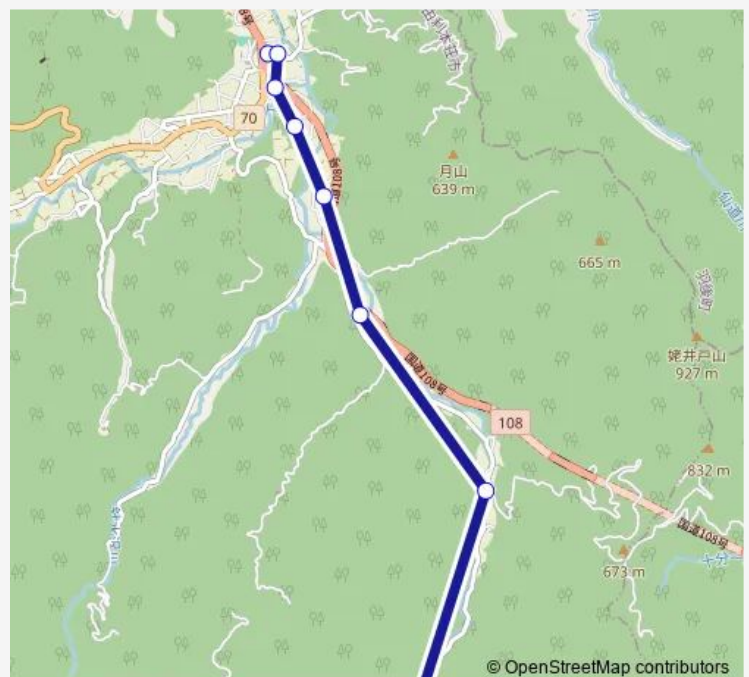

### Route schedule

道の駅鳥海郷 — 皿川

Monday 12:29-16:54

Tuesday 12:29-16:54

Wednesday 14:15-16:54

Thursday 14:15-16:54

Friday 14:15-16:54

Saturday —

### Route info

Direction: 道の駅鳥海郷

Stops: 8

Trip Duration: 0 hour 21 min

## Direction

皿川 — 道の駅鳥海郷

9 stops

[Open route schedule](#)

皿川

峠ノ沢

赤倉

針水