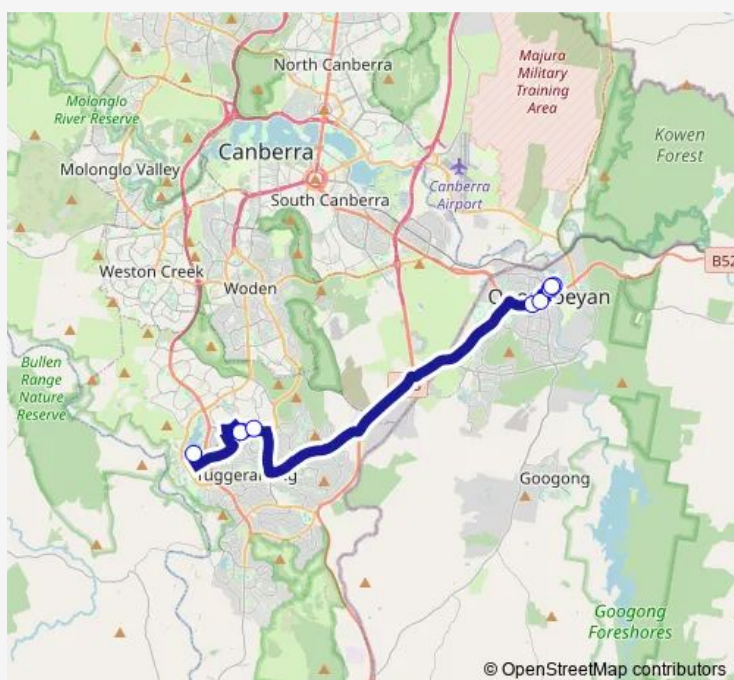

School Bus S221 Tuggeranong - Queanbeyan

[Go to website](#)

Direction

Lake Tuggeranong College, Cowlishaw St — Queanbeyan Interchange, Stand 4

8 stops

[Open route schedule](#)

Lake Tuggeranong College, Cowlishaw St

Route schedule

Lake Tuggeranong College, Cowlishaw St — Queanbeyan Interchange, Stand 4

Monday	15:31
Tuesday	15:31
Wednesday	15:31
Thursday	15:31
Friday	15:31
Saturday	—
Sunday	—

Route info

Direction: Lake Tuggeranong College, Cowlishaw St

Stops: 8

Trip Duration: 0 hour 33 min

© OpenStreetMap contributors

Direction

Queanbeyan Interchange, Stand 4 — Lake Tuggeranong College, Cowlishaw St

9 stops

[Open route schedule](#)

Queanbeyan Interchange, Stand 4

Lake Tuggeranong College, Cowlishaw St

Route schedule

Queanbeyan Interchange, Stand 4 — Lake Tuggeranong College, Cowlishaw St

Monday 08:10

Tuesday 08:10

Wednesday 08:10

Thursday 08:10

Friday 08:10