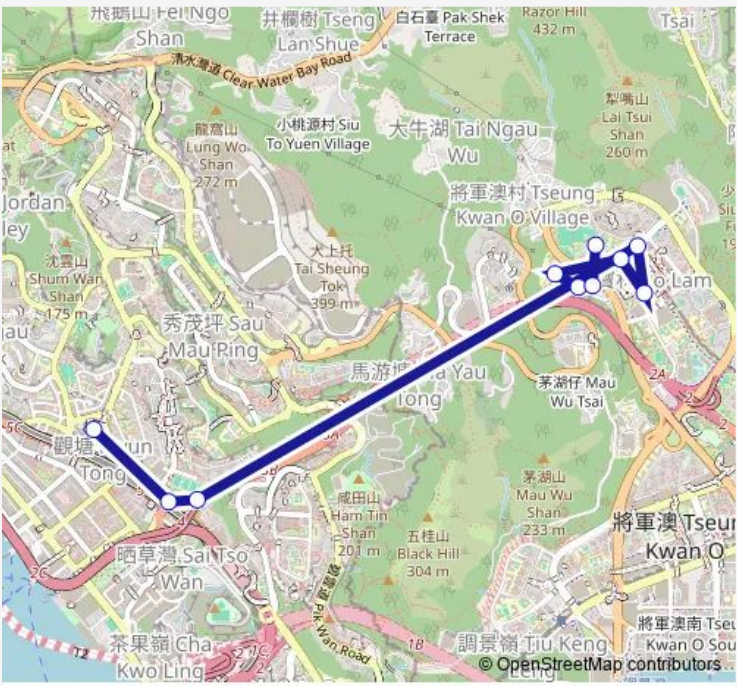

- YUE MAN SQUARE PUBLIC TRANSPORT INTER-CHANGE
- LEI YUE MUN ROAD, OUTSIDE KWUN TONG SWIMMING POOL
- TSEUNG KWAN O ROAD, OUTSIDE KWUN TONG RECREATION GROUND
- METRO CITY PHASE 2|PO FUNG ROAD, OUTSIDE METRO CITY PHASE 2
- MAU TAI Road, Outside Metro City Phase 1
- PO FUNG ROAD, OUTSIDE STFA LEUNG KIT WAH PRIMARY SCHOOL
- TO LOK ROAD, OUTSIDE PO LEUNG KUK LAWS FOUNDATION COLLEGE
- TO LOK ROAD, NEAR SERENITY PLACE BLOCK 2
- PO FUNG ROAD, NEAR SERENITY PLACE BLOCK 3
- YUK NGA LANE, OUTSIDE YAN CHAI HOSPITAL LAN CHI PAT MEMORIAL SECONDARY SCHOOL

Route schedule

YUE MAN SQUARE PUBLIC TRANSPORT INTER-CHANGE — YUK NGA LANE, OUTSIDE YAN CHAI HOSPITAL LAN CHI PAT MEMORIAL SECONDARY SCHOOL

Monday	06:15-20:45
Tuesday	06:15-20:45
Wednesday	06:15-20:45
Thursday	06:15-20:45
Friday	06:15-20:45
Saturday	06:15-20:45
Sunday	06:15-20:45

Route info

Direction: YUE MAN SQUARE PUBLIC TRANSPORT INTER-CHANGE

Stops: 10

Trip Duration: 0 hour 15 min

■ 10M — Well ON Garden - Kwun Tong (YUE MAN Square) **BusMaps**

Direction

YUK NGA LANE, OUTSIDE YAN CHAI HOSPITAL LAN
CHI PAT MEMORIAL SECONDARY SCHOOL — YUE
MAN SQUARE PUBLIC TRANSPORT INTERCHANGE

YUE MAN SQUARE PUBLIC TRANSPORT INTER-
CHANGE

Route schedule

YUK NGA LANE, OUTSIDE YAN CHAI HOSPITAL LAN
CHI PAT MEMORIAL SECONDARY SCHOOL — YUE
MAN SQUARE PUBLIC TRANSPORT INTERCHANGE

Monday 06:15-20:45