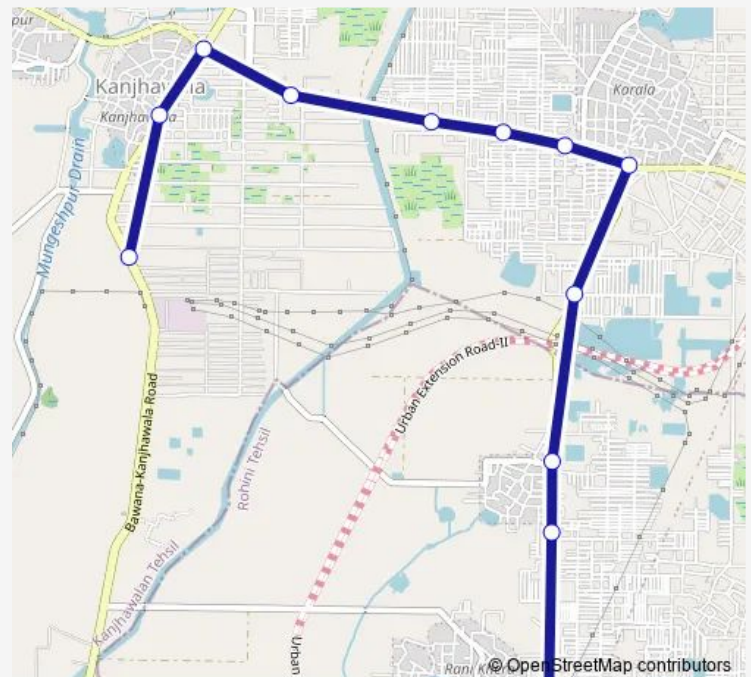

### Direction

Rani Khera Village — Kanjhawala Depot (Narela Road)

12 stops

[Open route schedule](#)

Rani Khera Village

Mubarak Pur Crossing

Madan Pur Dabas

Shaheed Bhagat Singh Nagar

### Route schedule

Rani Khera Village — Kanjhawala Depot (Narela Road)

Monday 05:05-08:41

Tuesday 05:05-08:41

Wednesday 05:05-08:41

Thursday 05:05-08:41

Friday 05:05-08:41

Saturday 05:05-08:41

Sunday 05:05-08:41

### Route info

Direction: Rani Khera Village

Stops: 12

Trip Duration: 0 hour 27 min

921stldown

BusMaps

921stldown Bus time schedules and route maps are available in an offline PDF at busmaps.com. Use the busmaps.com website to see live bus times, train schedule or subway schedule, and step-by-step directions for all public transit in Kanjhawala