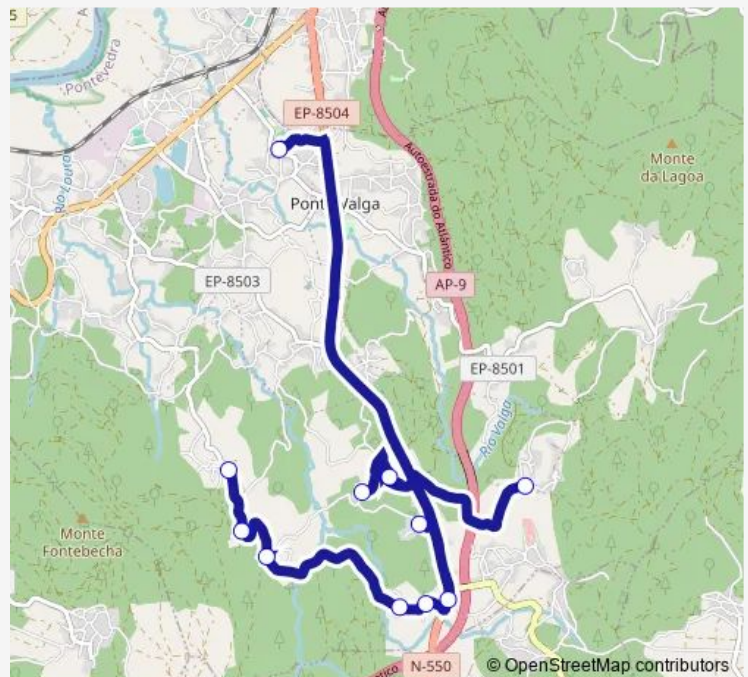

Saturday —

Sunday —

Route info

Direction: Ceip de Baño-Xanza

Stops: 11

Trip Duration: 0 hour 20 min

■ Xg830063 — Ceip de Baño-Xanza-Cerneira

Direction

Cerneira — Ceip de Baño-Xanza

11 stops

[Open route schedule](#)

Cerneira

Setecoros

Rexenxo

Cernadas 1

Cernadas 2

Monday 08:50

Tuesday 08:50

Wednesday 08:50

Thursday 08:50

Friday 08:50

Saturday —

Sunday —

Route info

Direction: Cerneira

Stops: 11

Trip Duration: 0 hour 25 min

Xg830063 Bus time schedules and route maps are available in an offline PDF at busmaps.com. Use the busmaps.com website to see live bus times, train schedule or subway schedule, and step-by-step directions for all public transit in Valga