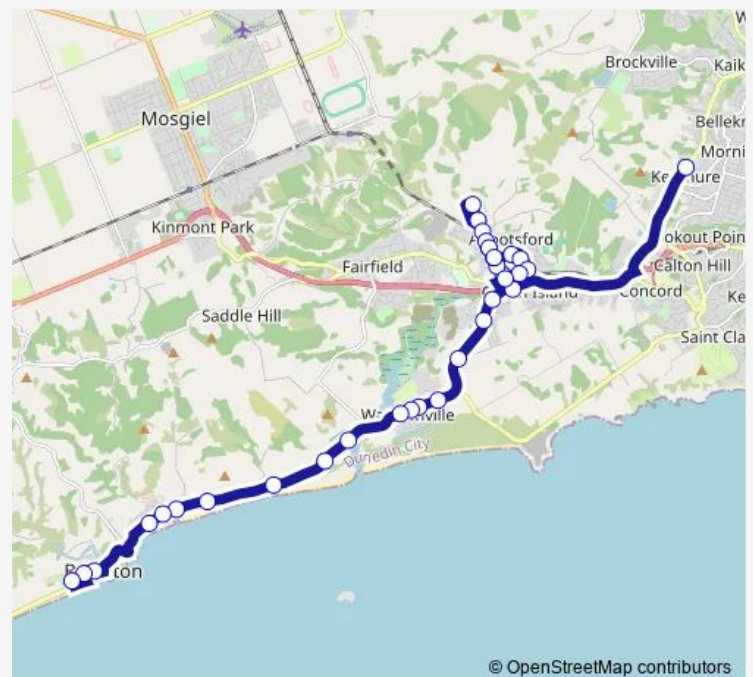

Thursday 15:05

Friday 15:05

Saturday —

Sunday —

Route info

Direction: Kaikorai Valley Rd, 461

Stops: 35

Trip Duration: 0 hour 48 min

© OpenStreetMap contributors

70C — KVC to Brighton

BusMaps

Brighton Rd, cnr Friendship Dr

Brighton Rd, 331

Brighton Rd, 349

Brighton Rd, 369

Brighton Rd, opposite Cemetery