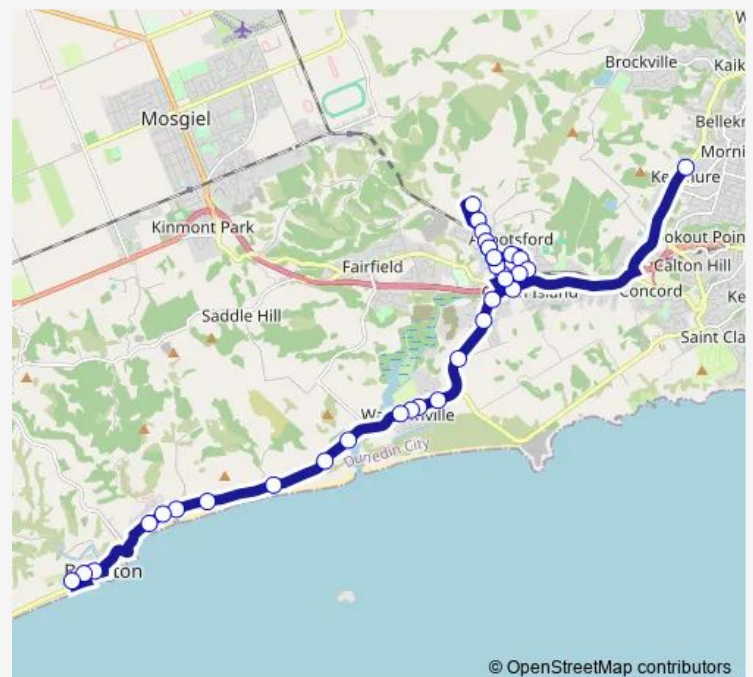

Thursday 15:05

Friday 15:05

Saturday —

Sunday —

Route info

Direction: Kaikorai Valley Rd, 461

Stops: 35

Trip Duration: 0 hour 48 min

© OpenStreetMap contributors

70c — KVC to Brighton

BusMaps

Brighton Rd, cnr Friendship Dr

Brighton Rd, 331

Brighton Rd, 349

Brighton Rd, 369

Brighton Rd, opposite Cemetery