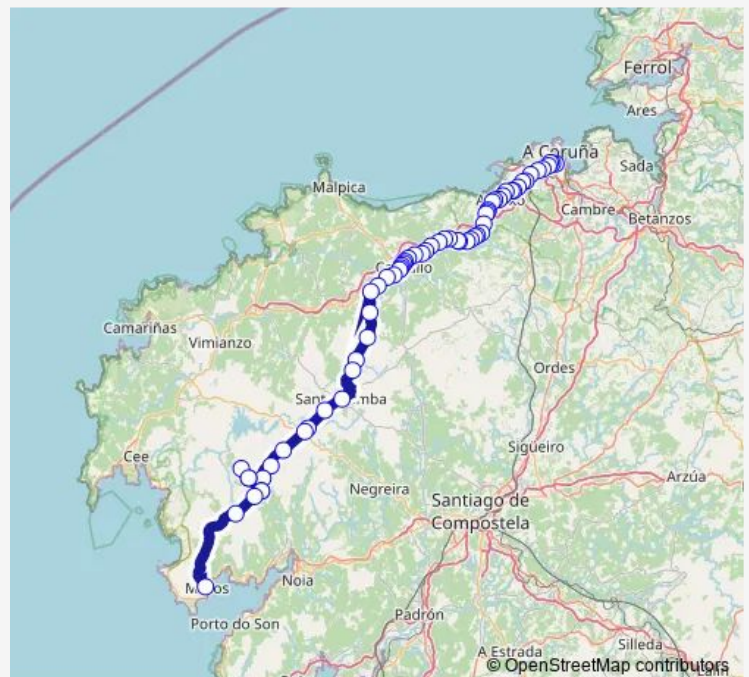

### Route schedule

Coruña E.A. — Muros

Monday 13:00-17:00

Tuesday 13:00-17:00

Wednesday 13:00-17:00

Thursday 13:00-17:00

Friday 13:00-17:00

Saturday —

### Route info

Direction: Coruña E.A.

Stops: 64

Trip Duration: 2 hour 36 min

Xg848025 — Coruña E.A.-Muros

Rexidoiro

Coque

Paosaco