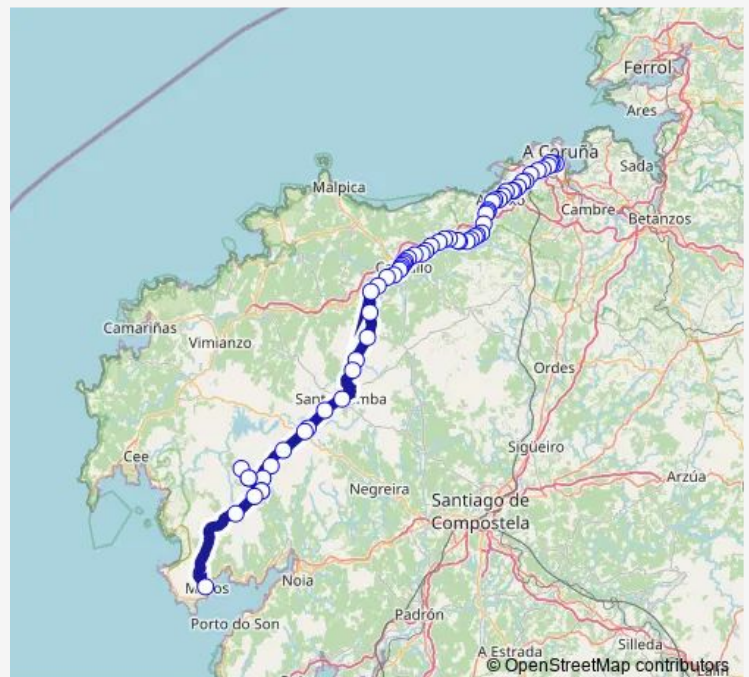

Thursday —

Friday 13:00-17:00

Saturday —

Sunday —

Route info

Direction: Coruña E.A.

Stops: 64

Trip Duration: 2 hour 36 min